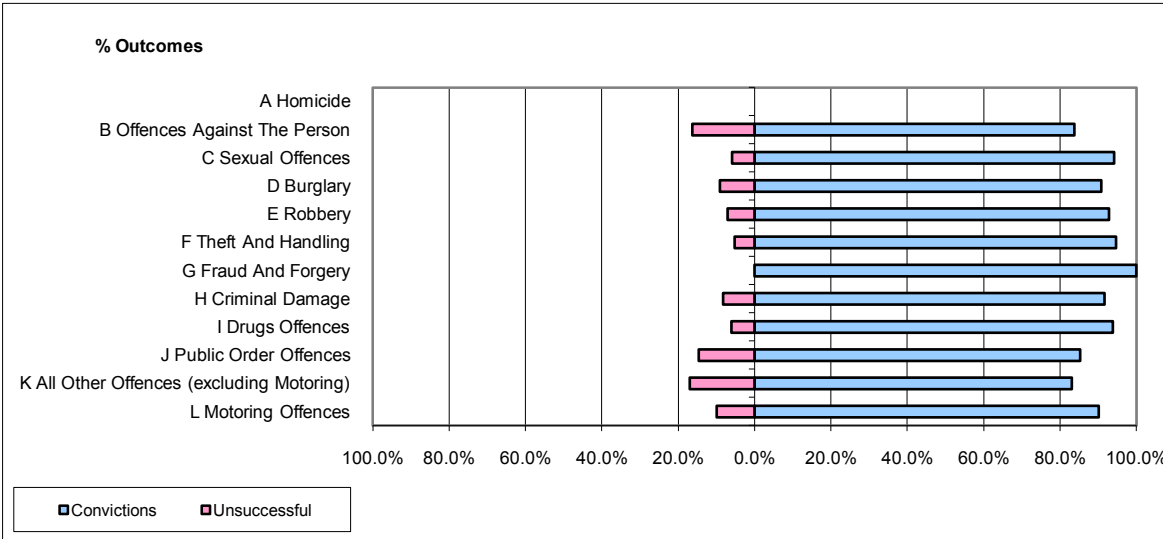

CPS OUTCOMES BY PRINCIPAL OFFENCE CATEGORY

June 2009

P40-WestMercia

	Convictions		Unsuccessful	
	Number of Defendants	%	Number of Defendants	%
A Homicide	0	0	0	0
B Offences Against The Person	216	83.7%	42	16.3%
C Sexual Offences	16	94.1%	1	5.9%
D Burglary	40	90.9%	4	9.1%
E Robbery	13	92.9%	1	7.1%
F Theft And Handling	198	94.7%	11	5.3%
G Fraud And Forgery	21	100.0%	0	0.0%
H Criminal Damage	89	91.8%	8	8.2%
I Drugs Offences	46	93.9%	3	6.1%
J Public Order Offences	134	85.4%	23	14.6%
K All Other Offences (excluding Motoring)	59	83.1%	12	16.9%
L Motoring Offences	686	90.1%	75	9.9%
Admin Finalisations	0	0.0%	11	100.0%
TOTAL	1,518	88.8%	191	11.2%