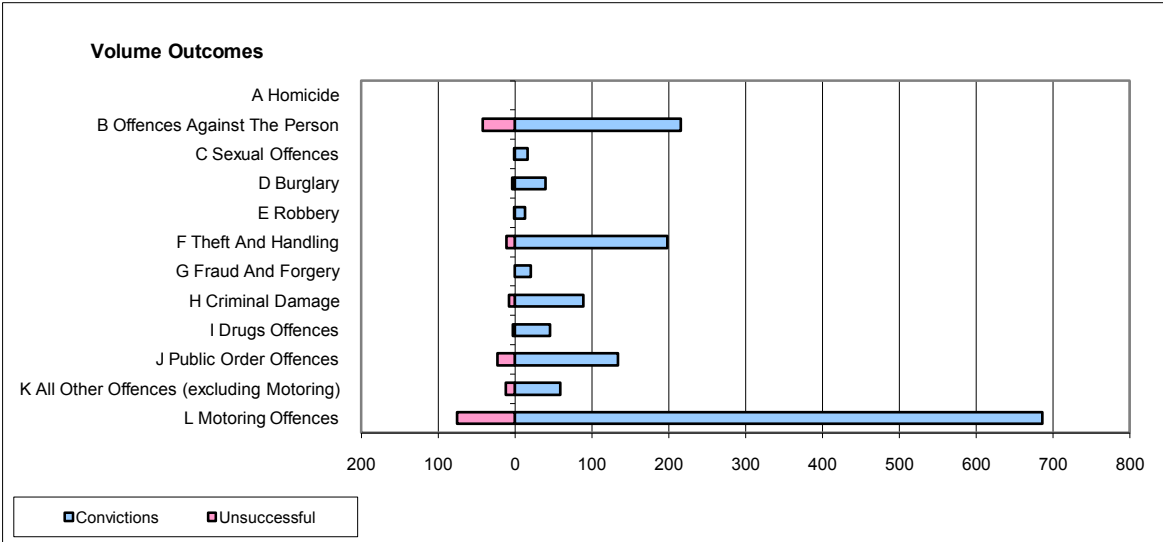

CPS OUTCOMES BY PRINCIPAL OFFENCE CATEGORY

June 2009

P40-WestMercia

	Convictions		Unsuccessful	
	Number of Defendants	%	Number of Defendants	%
A Homicide	0	0	0	0
B Offences Against The Person	216	83.7%	42	16.3%
C Sexual Offences	16	94.1%	1	5.9%
D Burglary	40	90.9%	4	9.1%
E Robbery	13	92.9%	1	7.1%
F Theft And Handling	198	94.7%	11	5.3%
G Fraud And Forgery	21	100.0%	0	0.0%
H Criminal Damage	89	91.8%	8	8.2%
I Drugs Offences	46	93.9%	3	6.1%
J Public Order Offences	134	85.4%	23	14.6%
K All Other Offences (excluding Motoring)	59	83.1%	12	16.9%
L Motoring Offences	686	90.1%	75	9.9%
Admin Finalisations	0	0.0%	11	100.0%
TOTAL	1,518	88.8%	191	11.2%