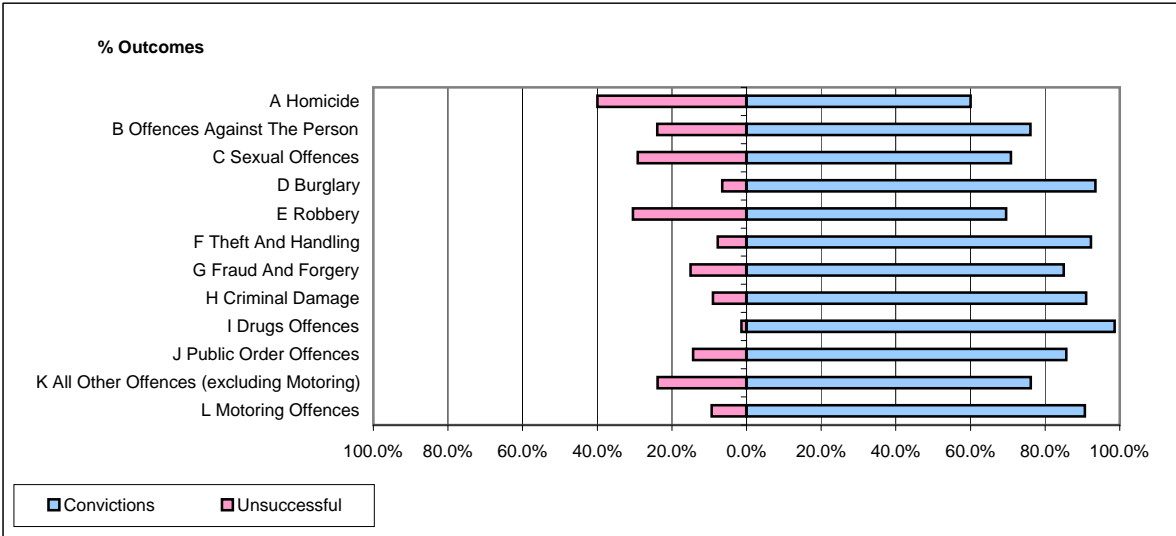

**CPS OUTCOMES BY PRINCIPAL OFFENCE CATEGORY**

**April 2009**

**P38-ThamesValley**

	Convictions		Unsuccessful	
	Number of Defendants	%	Number of Defendants	%
<b>A Homicide</b>	<b>3</b>	<b>60.0%</b>	<b>2</b>	<b>40.0%</b>
<b>B Offences Against The Person</b>	<b>239</b>	<b>76.1%</b>	<b>75</b>	<b>23.9%</b>
<b>C Sexual Offences</b>	<b>17</b>	<b>70.8%</b>	<b>7</b>	<b>29.2%</b>
<b>D Burglary</b>	<b>43</b>	<b>93.5%</b>	<b>3</b>	<b>6.5%</b>
<b>E Robbery</b>	<b>16</b>	<b>69.6%</b>	<b>7</b>	<b>30.4%</b>
<b>F Theft And Handling</b>	<b>372</b>	<b>92.3%</b>	<b>31</b>	<b>7.7%</b>
<b>G Fraud And Forgery</b>	<b>34</b>	<b>85.0%</b>	<b>6</b>	<b>15.0%</b>
<b>H Criminal Damage</b>	<b>81</b>	<b>91.0%</b>	<b>8</b>	<b>9.0%</b>
<b>I Drugs Offences</b>	<b>140</b>	<b>98.6%</b>	<b>2</b>	<b>1.4%</b>
<b>J Public Order Offences</b>	<b>102</b>	<b>85.7%</b>	<b>17</b>	<b>14.3%</b>
<b>K All Other Offences (excluding Motoring)</b>	<b>67</b>	<b>76.1%</b>	<b>21</b>	<b>23.9%</b>
<b>L Motoring Offences</b>	<b>1,052</b>	<b>90.6%</b>	<b>109</b>	<b>9.4%</b>
<b>Admin Finalisations</b>	<b>0</b>	<b>0.0%</b>	<b>50</b>	<b>100.0%</b>
<b>TOTAL</b>	<b>2,166</b>	<b>86.5%</b>	<b>338</b>	<b>13.5%</b>