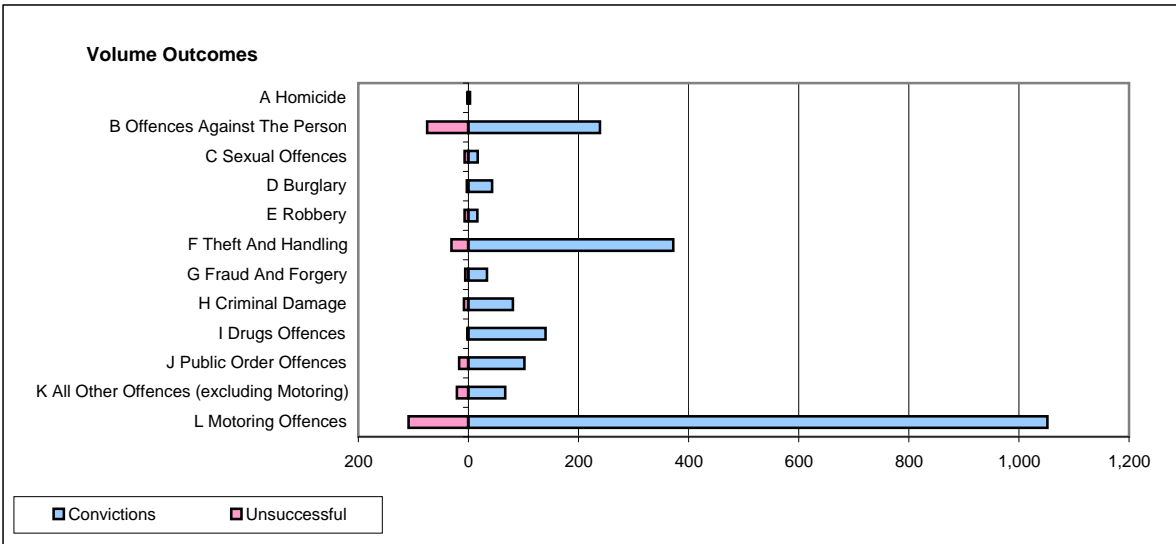

**CPS OUTCOMES BY PRINCIPAL OFFENCE CATEGORY**

**April 2009**

**P38-ThamesValley**

	Convictions		Unsuccessful	
	Number of Defendants	%	Number of Defendants	%
<b>A Homicide</b>	<b>3</b>	<b>60.0%</b>	<b>2</b>	<b>40.0%</b>
<b>B Offences Against The Person</b>	<b>239</b>	<b>76.1%</b>	<b>75</b>	<b>23.9%</b>
<b>C Sexual Offences</b>	<b>17</b>	<b>70.8%</b>	<b>7</b>	<b>29.2%</b>
<b>D Burglary</b>	<b>43</b>	<b>93.5%</b>	<b>3</b>	<b>6.5%</b>
<b>E Robbery</b>	<b>16</b>	<b>69.6%</b>	<b>7</b>	<b>30.4%</b>
<b>F Theft And Handling</b>	<b>372</b>	<b>92.3%</b>	<b>31</b>	<b>7.7%</b>
<b>G Fraud And Forgery</b>	<b>34</b>	<b>85.0%</b>	<b>6</b>	<b>15.0%</b>
<b>H Criminal Damage</b>	<b>81</b>	<b>91.0%</b>	<b>8</b>	<b>9.0%</b>
<b>I Drugs Offences</b>	<b>140</b>	<b>98.6%</b>	<b>2</b>	<b>1.4%</b>
<b>J Public Order Offences</b>	<b>102</b>	<b>85.7%</b>	<b>17</b>	<b>14.3%</b>
<b>K All Other Offences (excluding Motoring)</b>	<b>67</b>	<b>76.1%</b>	<b>21</b>	<b>23.9%</b>
<b>L Motoring Offences</b>	<b>1,052</b>	<b>90.6%</b>	<b>109</b>	<b>9.4%</b>
<b>Admin Finalisations</b>	<b>0</b>	<b>0.0%</b>	<b>50</b>	<b>100.0%</b>
<b>TOTAL</b>	<b>2,166</b>	<b>86.5%</b>	<b>338</b>	<b>13.5%</b>