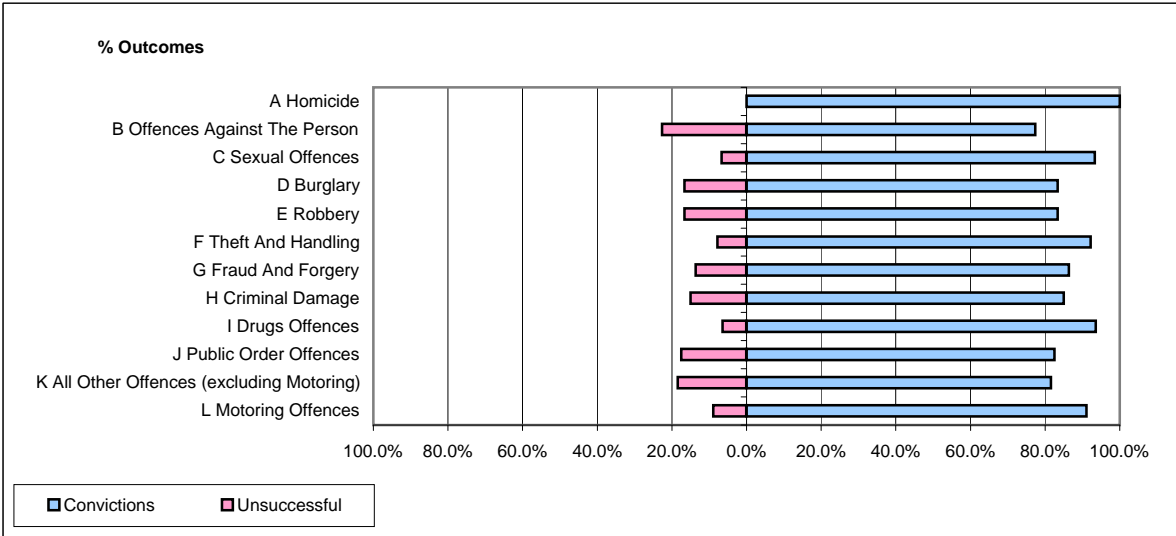

**CPS OUTCOMES BY PRINCIPAL OFFENCE CATEGORY**

**February 2009**

**P09-Devon&Cornwall**

	Convictions		Unsuccessful	
	Number of Defendants	%	Number of Defendants	%
<b>A Homicide</b>	<b>2</b>	<b>100.0%</b>	<b>0</b>	<b>0.0%</b>
<b>B Offences Against The Person</b>	<b>171</b>	<b>77.4%</b>	<b>50</b>	<b>22.6%</b>
<b>C Sexual Offences</b>	<b>28</b>	<b>93.3%</b>	<b>2</b>	<b>6.7%</b>
<b>D Burglary</b>	<b>35</b>	<b>83.3%</b>	<b>7</b>	<b>16.7%</b>
<b>E Robbery</b>	<b>10</b>	<b>83.3%</b>	<b>2</b>	<b>16.7%</b>
<b>F Theft And Handling</b>	<b>213</b>	<b>92.2%</b>	<b>18</b>	<b>7.8%</b>
<b>G Fraud And Forgery</b>	<b>19</b>	<b>86.4%</b>	<b>3</b>	<b>13.6%</b>
<b>H Criminal Damage</b>	<b>96</b>	<b>85.0%</b>	<b>17</b>	<b>15.0%</b>
<b>I Drugs Offences</b>	<b>102</b>	<b>93.6%</b>	<b>7</b>	<b>6.4%</b>
<b>J Public Order Offences</b>	<b>165</b>	<b>82.5%</b>	<b>35</b>	<b>17.5%</b>
<b>K All Other Offences (excluding Motoring)</b>	<b>102</b>	<b>81.6%</b>	<b>23</b>	<b>18.4%</b>
<b>L Motoring Offences</b>	<b>623</b>	<b>91.1%</b>	<b>61</b>	<b>8.9%</b>
<b>Admin Finalisations</b>	<b>0</b>	<b>0.0%</b>	<b>23</b>	<b>100.0%</b>
<b>TOTAL</b>	<b>1,566</b>	<b>86.3%</b>	<b>248</b>	<b>13.7%</b>