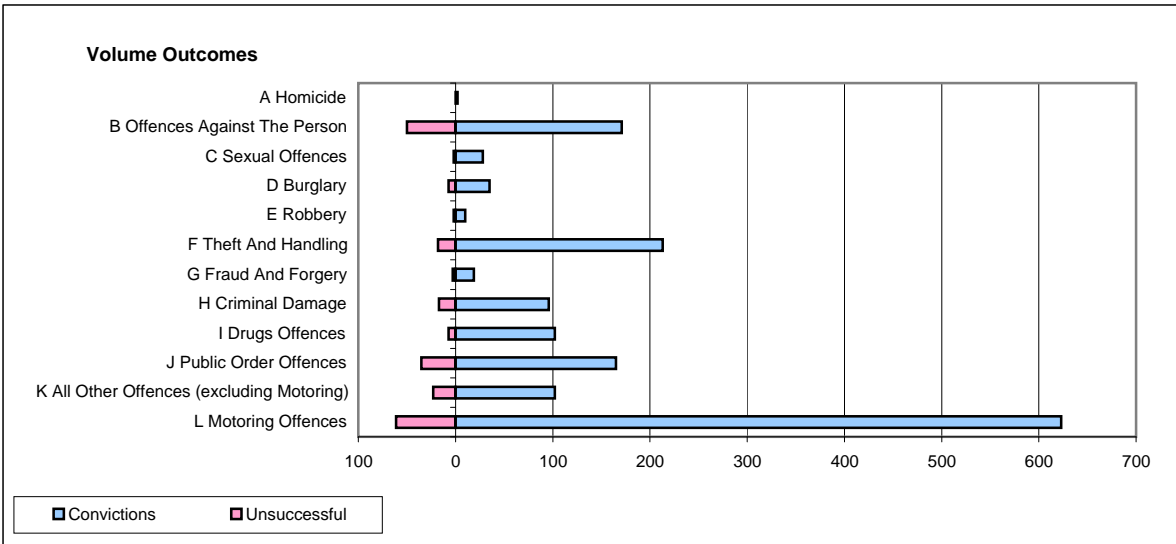

**CPS OUTCOMES BY PRINCIPAL OFFENCE CATEGORY**

**February 2009**

**P09-Devon&Cornwall**

	Convictions		Unsuccessful	
	Number of Defendants	%	Number of Defendants	%
<b>A Homicide</b>	<b>2</b>	<b>100.0%</b>	<b>0</b>	<b>0.0%</b>
<b>B Offences Against The Person</b>	<b>171</b>	<b>77.4%</b>	<b>50</b>	<b>22.6%</b>
<b>C Sexual Offences</b>	<b>28</b>	<b>93.3%</b>	<b>2</b>	<b>6.7%</b>
<b>D Burglary</b>	<b>35</b>	<b>83.3%</b>	<b>7</b>	<b>16.7%</b>
<b>E Robbery</b>	<b>10</b>	<b>83.3%</b>	<b>2</b>	<b>16.7%</b>
<b>F Theft And Handling</b>	<b>213</b>	<b>92.2%</b>	<b>18</b>	<b>7.8%</b>
<b>G Fraud And Forgery</b>	<b>19</b>	<b>86.4%</b>	<b>3</b>	<b>13.6%</b>
<b>H Criminal Damage</b>	<b>96</b>	<b>85.0%</b>	<b>17</b>	<b>15.0%</b>
<b>I Drugs Offences</b>	<b>102</b>	<b>93.6%</b>	<b>7</b>	<b>6.4%</b>
<b>J Public Order Offences</b>	<b>165</b>	<b>82.5%</b>	<b>35</b>	<b>17.5%</b>
<b>K All Other Offences (excluding Motoring)</b>	<b>102</b>	<b>81.6%</b>	<b>23</b>	<b>18.4%</b>
<b>L Motoring Offences</b>	<b>623</b>	<b>91.1%</b>	<b>61</b>	<b>8.9%</b>
<b>Admin Finalisations</b>	<b>0</b>	<b>0.0%</b>	<b>23</b>	<b>100.0%</b>
<b>TOTAL</b>	<b>1,566</b>	<b>86.3%</b>	<b>248</b>	<b>13.7%</b>