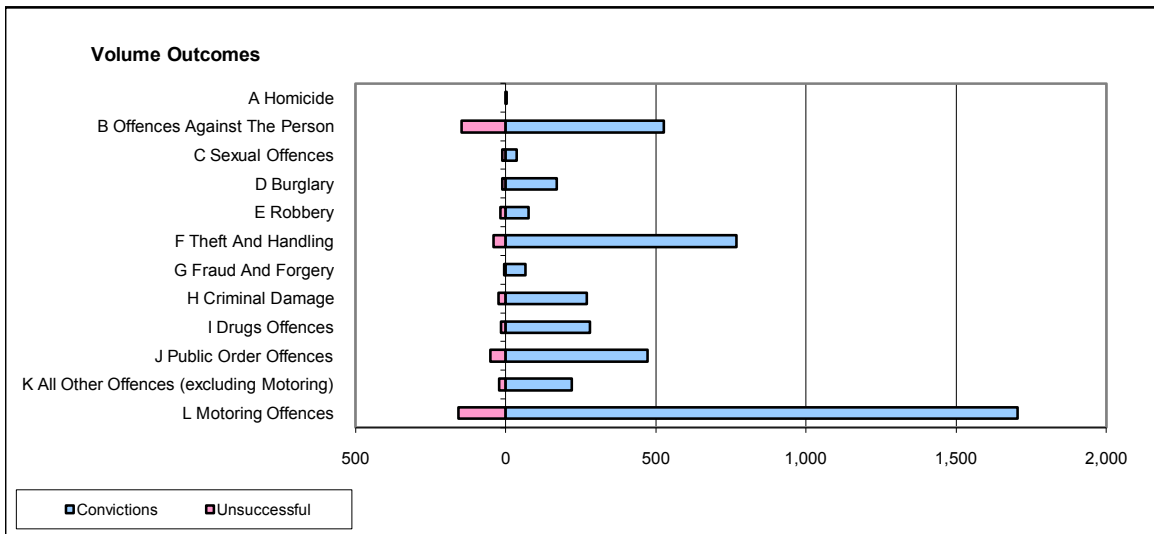

**CPS OUTCOMES BY PRINCIPAL OFFENCE CATEGORY**

**October 2008**

**P15-GreaterManchester**

	Convictions		Unsuccessful	
	Number of Defendants	%	Number of Defendants	%
<b>A Homicide</b>	<b>4</b>	<b>100.0%</b>	<b>0</b>	<b>0.0%</b>
<b>B Offences Against The Person</b>	<b>527</b>	<b>78.3%</b>	<b>146</b>	<b>21.7%</b>
<b>C Sexual Offences</b>	<b>36</b>	<b>76.6%</b>	<b>11</b>	<b>23.4%</b>
<b>D Burglary</b>	<b>170</b>	<b>93.4%</b>	<b>12</b>	<b>6.6%</b>
<b>E Robbery</b>	<b>76</b>	<b>81.7%</b>	<b>17</b>	<b>18.3%</b>
<b>F Theft And Handling</b>	<b>769</b>	<b>95.1%</b>	<b>40</b>	<b>4.9%</b>
<b>G Fraud And Forgery</b>	<b>66</b>	<b>93.0%</b>	<b>5</b>	<b>7.0%</b>
<b>H Criminal Damage</b>	<b>271</b>	<b>91.9%</b>	<b>24</b>	<b>8.1%</b>
<b>I Drugs Offences</b>	<b>280</b>	<b>94.9%</b>	<b>15</b>	<b>5.1%</b>
<b>J Public Order Offences</b>	<b>472</b>	<b>90.2%</b>	<b>51</b>	<b>9.8%</b>
<b>K All Other Offences (excluding Motoring)</b>	<b>221</b>	<b>91.3%</b>	<b>21</b>	<b>8.7%</b>
<b>L Motoring Offences</b>	<b>1,705</b>	<b>91.5%</b>	<b>158</b>	<b>8.5%</b>
<b>Admin Finalisations</b>	<b>0</b>	<b>0.0%</b>	<b>87</b>	<b>100.0%</b>
<b>TOTAL</b>	<b>4,597</b>	<b>88.7%</b>	<b>587</b>	<b>11.3%</b>