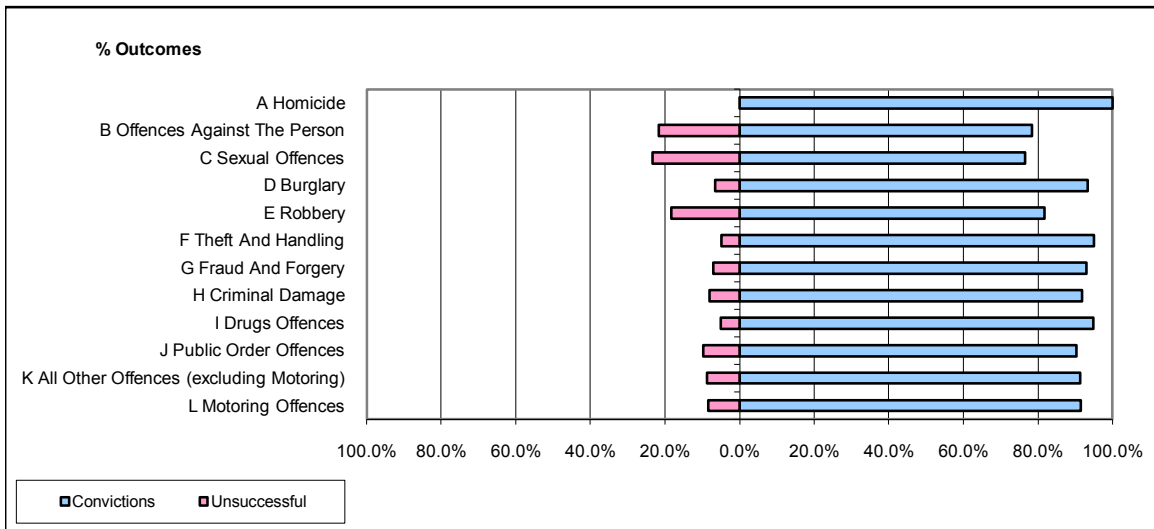

**CPS OUTCOMES BY PRINCIPAL OFFENCE CATEGORY**

**October 2008**

**P15-GreaterManchester**

	Convictions		Unsuccessful	
	Number of Defendants	%	Number of Defendants	%
<b>A Homicide</b>	<b>4</b>	<b>100.0%</b>	<b>0</b>	<b>0.0%</b>
<b>B Offences Against The Person</b>	<b>527</b>	<b>78.3%</b>	<b>146</b>	<b>21.7%</b>
<b>C Sexual Offences</b>	<b>36</b>	<b>76.6%</b>	<b>11</b>	<b>23.4%</b>
<b>D Burglary</b>	<b>170</b>	<b>93.4%</b>	<b>12</b>	<b>6.6%</b>
<b>E Robbery</b>	<b>76</b>	<b>81.7%</b>	<b>17</b>	<b>18.3%</b>
<b>F Theft And Handling</b>	<b>769</b>	<b>95.1%</b>	<b>40</b>	<b>4.9%</b>
<b>G Fraud And Forgery</b>	<b>66</b>	<b>93.0%</b>	<b>5</b>	<b>7.0%</b>
<b>H Criminal Damage</b>	<b>271</b>	<b>91.9%</b>	<b>24</b>	<b>8.1%</b>
<b>I Drugs Offences</b>	<b>280</b>	<b>94.9%</b>	<b>15</b>	<b>5.1%</b>
<b>J Public Order Offences</b>	<b>472</b>	<b>90.2%</b>	<b>51</b>	<b>9.8%</b>
<b>K All Other Offences (excluding Motoring)</b>	<b>221</b>	<b>91.3%</b>	<b>21</b>	<b>8.7%</b>
<b>L Motoring Offences</b>	<b>1,705</b>	<b>91.5%</b>	<b>158</b>	<b>8.5%</b>
<b>Admin Finalisations</b>	<b>0</b>	<b>0.0%</b>	<b>87</b>	<b>100.0%</b>
<b>TOTAL</b>	<b>4,597</b>	<b>88.7%</b>	<b>587</b>	<b>11.3%</b>