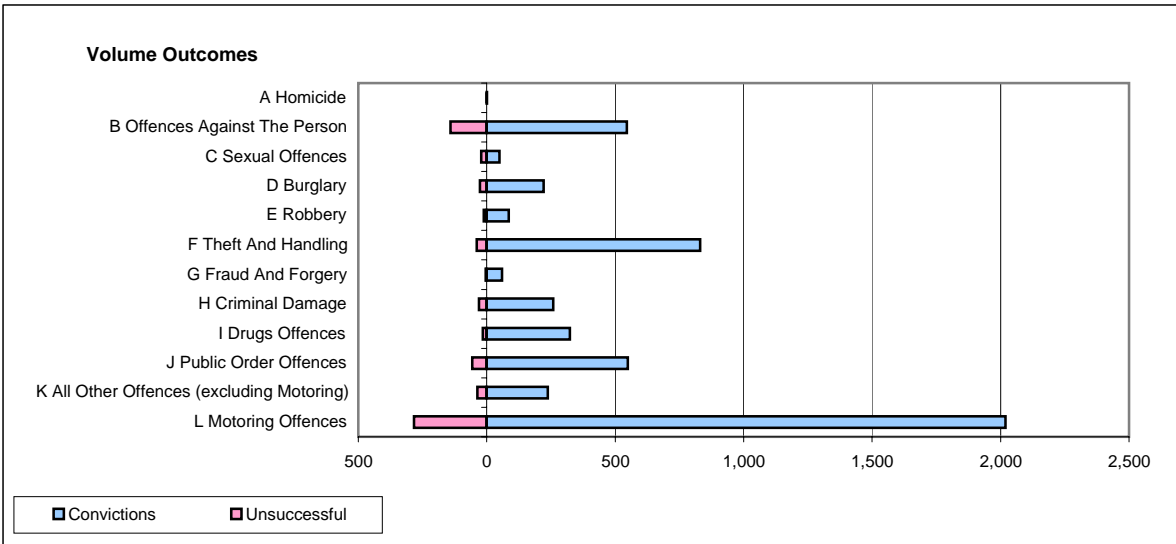

**CPS OUTCOMES BY PRINCIPAL OFFENCE CATEGORY**

**September 2008**

**P15-GreaterManchester**

	Convictions		Unsuccessful	
	Number of Defendants	%	Number of Defendants	%
<b>A Homicide</b>	<b>1</b>	<b>100.0%</b>	<b>0</b>	<b>0.0%</b>
<b>B Offences Against The Person</b>	<b>545</b>	<b>79.4%</b>	<b>141</b>	<b>20.6%</b>
<b>C Sexual Offences</b>	<b>49</b>	<b>69.0%</b>	<b>22</b>	<b>31.0%</b>
<b>D Burglary</b>	<b>221</b>	<b>89.5%</b>	<b>26</b>	<b>10.5%</b>
<b>E Robbery</b>	<b>85</b>	<b>87.6%</b>	<b>12</b>	<b>12.4%</b>
<b>F Theft And Handling</b>	<b>830</b>	<b>95.5%</b>	<b>39</b>	<b>4.5%</b>
<b>G Fraud And Forgery</b>	<b>60</b>	<b>93.8%</b>	<b>4</b>	<b>6.3%</b>
<b>H Criminal Damage</b>	<b>259</b>	<b>89.6%</b>	<b>30</b>	<b>10.4%</b>
<b>I Drugs Offences</b>	<b>323</b>	<b>95.6%</b>	<b>15</b>	<b>4.4%</b>
<b>J Public Order Offences</b>	<b>549</b>	<b>90.6%</b>	<b>57</b>	<b>9.4%</b>
<b>K All Other Offences (excluding Motoring)</b>	<b>238</b>	<b>86.9%</b>	<b>36</b>	<b>13.1%</b>
<b>L Motoring Offences</b>	<b>2,019</b>	<b>87.7%</b>	<b>283</b>	<b>12.3%</b>
<b>Admin Finalisations</b>	<b>0</b>	<b>0.0%</b>	<b>88</b>	<b>100.0%</b>
<b>TOTAL</b>	<b>5,179</b>	<b>87.3%</b>	<b>753</b>	<b>12.7%</b>