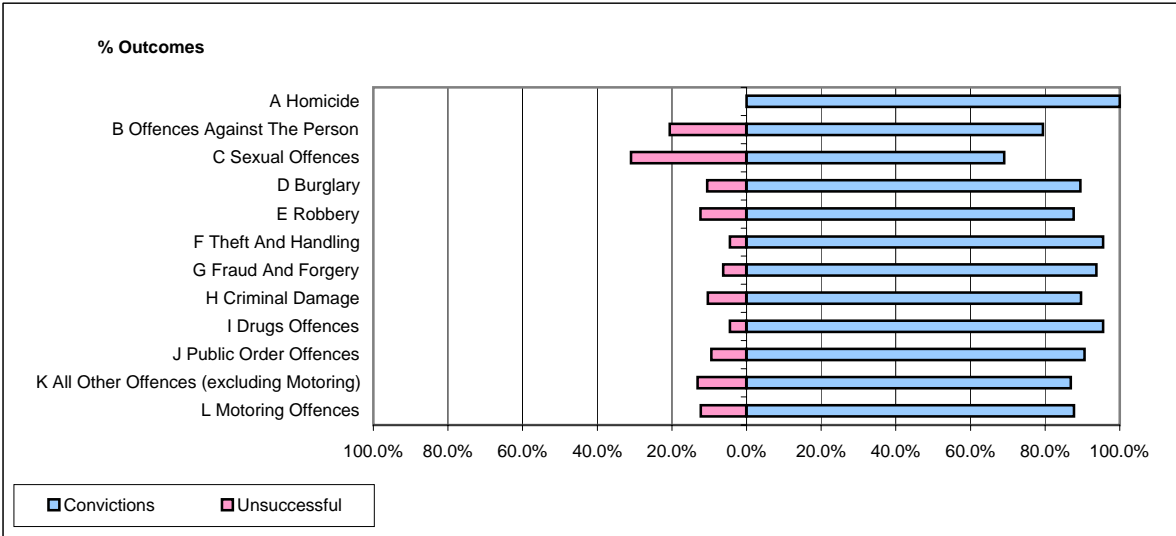

**CPS OUTCOMES BY PRINCIPAL OFFENCE CATEGORY**

**September 2008**

**P15-GreaterManchester**

	Convictions		Unsuccessful	
	Number of Defendants	%	Number of Defendants	%
<b>A Homicide</b>	<b>1</b>	<b>100.0%</b>	<b>0</b>	<b>0.0%</b>
<b>B Offences Against The Person</b>	<b>545</b>	<b>79.4%</b>	<b>141</b>	<b>20.6%</b>
<b>C Sexual Offences</b>	<b>49</b>	<b>69.0%</b>	<b>22</b>	<b>31.0%</b>
<b>D Burglary</b>	<b>221</b>	<b>89.5%</b>	<b>26</b>	<b>10.5%</b>
<b>E Robbery</b>	<b>85</b>	<b>87.6%</b>	<b>12</b>	<b>12.4%</b>
<b>F Theft And Handling</b>	<b>830</b>	<b>95.5%</b>	<b>39</b>	<b>4.5%</b>
<b>G Fraud And Forgery</b>	<b>60</b>	<b>93.8%</b>	<b>4</b>	<b>6.3%</b>
<b>H Criminal Damage</b>	<b>259</b>	<b>89.6%</b>	<b>30</b>	<b>10.4%</b>
<b>I Drugs Offences</b>	<b>323</b>	<b>95.6%</b>	<b>15</b>	<b>4.4%</b>
<b>J Public Order Offences</b>	<b>549</b>	<b>90.6%</b>	<b>57</b>	<b>9.4%</b>
<b>K All Other Offences (excluding Motoring)</b>	<b>238</b>	<b>86.9%</b>	<b>36</b>	<b>13.1%</b>
<b>L Motoring Offences</b>	<b>2,019</b>	<b>87.7%</b>	<b>283</b>	<b>12.3%</b>
<b>Admin Finalisations</b>	<b>0</b>	<b>0.0%</b>	<b>88</b>	<b>100.0%</b>
<b>TOTAL</b>	<b>5,179</b>	<b>87.3%</b>	<b>753</b>	<b>12.7%</b>