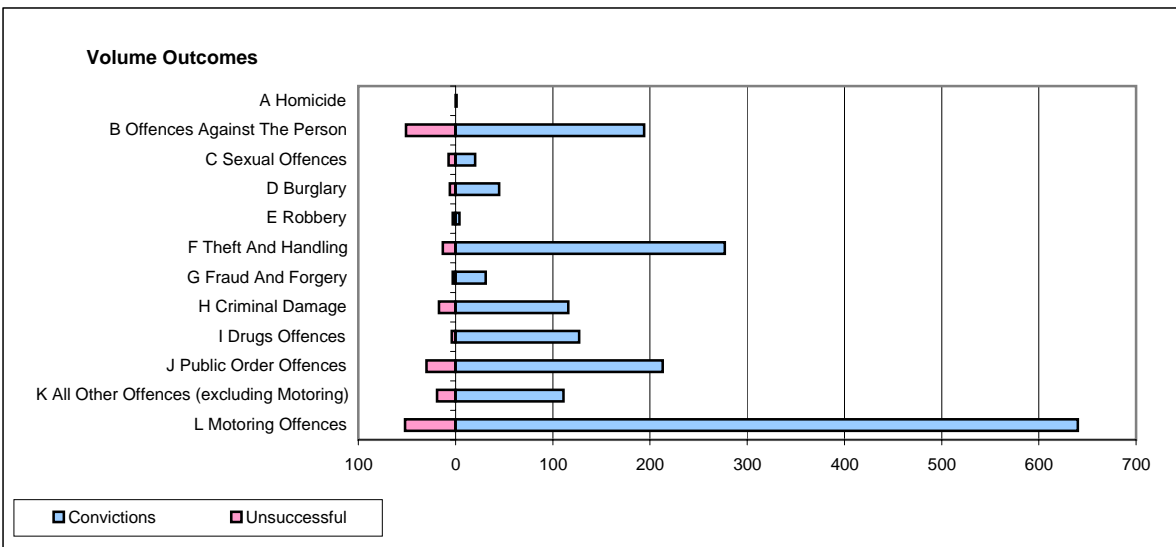

**CPS OUTCOMES BY PRINCIPAL OFFENCE CATEGORY**

**June 2008**

**P09-Devon&Cornwall**

	Convictions		Unsuccessful	
	Number of Defendants	%	Number of Defendants	%
<b>A Homicide</b>	<b>1</b>	<b>100.0%</b>	<b>0</b>	<b>0.0%</b>
<b>B Offences Against The Person</b>	<b>194</b>	<b>79.2%</b>	<b>51</b>	<b>20.8%</b>
<b>C Sexual Offences</b>	<b>20</b>	<b>74.1%</b>	<b>7</b>	<b>25.9%</b>
<b>D Burglary</b>	<b>45</b>	<b>88.2%</b>	<b>6</b>	<b>11.8%</b>
<b>E Robbery</b>	<b>4</b>	<b>57.1%</b>	<b>3</b>	<b>42.9%</b>
<b>F Theft And Handling</b>	<b>277</b>	<b>95.5%</b>	<b>13</b>	<b>4.5%</b>
<b>G Fraud And Forgery</b>	<b>31</b>	<b>91.2%</b>	<b>3</b>	<b>8.8%</b>
<b>H Criminal Damage</b>	<b>116</b>	<b>87.2%</b>	<b>17</b>	<b>12.8%</b>
<b>I Drugs Offences</b>	<b>127</b>	<b>96.9%</b>	<b>4</b>	<b>3.1%</b>
<b>J Public Order Offences</b>	<b>213</b>	<b>87.7%</b>	<b>30</b>	<b>12.3%</b>
<b>K All Other Offences (excluding Motoring)</b>	<b>111</b>	<b>85.4%</b>	<b>19</b>	<b>14.6%</b>
<b>L Motoring Offences</b>	<b>640</b>	<b>92.5%</b>	<b>52</b>	<b>7.5%</b>
<b>Admin Finalisations</b>	<b>0</b>	<b>0.0%</b>	<b>16</b>	<b>100.0%</b>
<b>TOTAL</b>	<b>1,779</b>	<b>89.0%</b>	<b>221</b>	<b>11.1%</b>