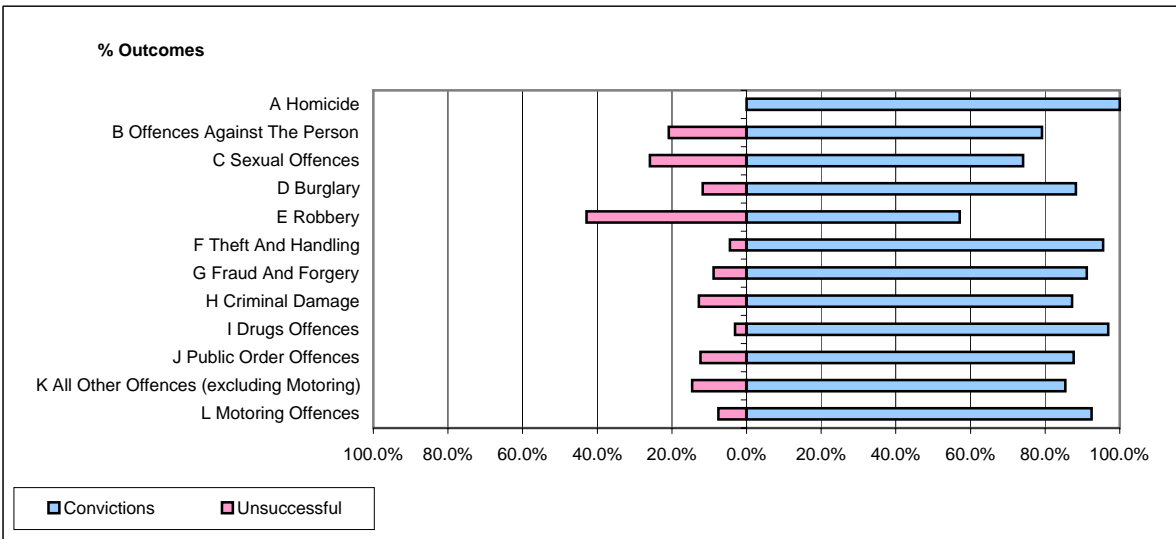

**CPS OUTCOMES BY PRINCIPAL OFFENCE CATEGORY**

**June 2008**

**P09-Devon&Cornwall**

	Convictions		Unsuccessful	
	Number of Defendants	%	Number of Defendants	%
<b>A Homicide</b>	<b>1</b>	<b>100.0%</b>	<b>0</b>	<b>0.0%</b>
<b>B Offences Against The Person</b>	<b>194</b>	<b>79.2%</b>	<b>51</b>	<b>20.8%</b>
<b>C Sexual Offences</b>	<b>20</b>	<b>74.1%</b>	<b>7</b>	<b>25.9%</b>
<b>D Burglary</b>	<b>45</b>	<b>88.2%</b>	<b>6</b>	<b>11.8%</b>
<b>E Robbery</b>	<b>4</b>	<b>57.1%</b>	<b>3</b>	<b>42.9%</b>
<b>F Theft And Handling</b>	<b>277</b>	<b>95.5%</b>	<b>13</b>	<b>4.5%</b>
<b>G Fraud And Forgery</b>	<b>31</b>	<b>91.2%</b>	<b>3</b>	<b>8.8%</b>
<b>H Criminal Damage</b>	<b>116</b>	<b>87.2%</b>	<b>17</b>	<b>12.8%</b>
<b>I Drugs Offences</b>	<b>127</b>	<b>96.9%</b>	<b>4</b>	<b>3.1%</b>
<b>J Public Order Offences</b>	<b>213</b>	<b>87.7%</b>	<b>30</b>	<b>12.3%</b>
<b>K All Other Offences (excluding Motoring)</b>	<b>111</b>	<b>85.4%</b>	<b>19</b>	<b>14.6%</b>
<b>L Motoring Offences</b>	<b>640</b>	<b>92.5%</b>	<b>52</b>	<b>7.5%</b>
<b>Admin Finalisations</b>	<b>0</b>	<b>0.0%</b>	<b>16</b>	<b>100.0%</b>
<b>TOTAL</b>	<b>1,779</b>	<b>89.0%</b>	<b>221</b>	<b>11.1%</b>