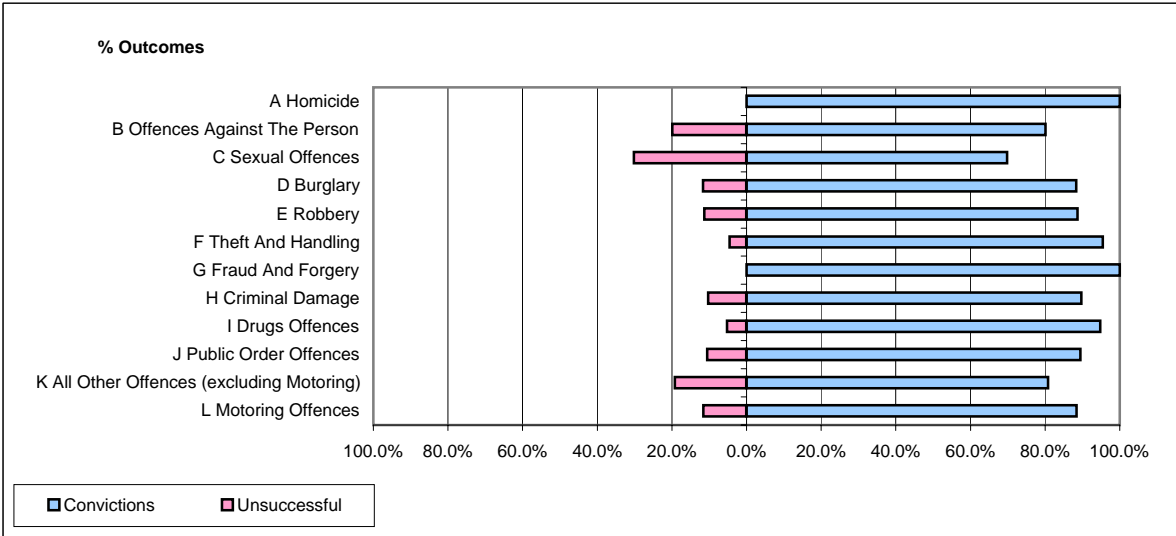

**CPS OUTCOMES BY PRINCIPAL OFFENCE CATEGORY**

**April 2008**

**P15-GreaterManchester**

	Convictions		Unsuccessful	
	Number of Defendants	%	Number of Defendants	%
<b>A Homicide</b>	<b>10</b>	<b>100.0%</b>	<b>0</b>	<b>0.0%</b>
<b>B Offences Against The Person</b>	<b>596</b>	<b>80.1%</b>	<b>148</b>	<b>19.9%</b>
<b>C Sexual Offences</b>	<b>37</b>	<b>69.8%</b>	<b>16</b>	<b>30.2%</b>
<b>D Burglary</b>	<b>166</b>	<b>88.3%</b>	<b>22</b>	<b>11.7%</b>
<b>E Robbery</b>	<b>86</b>	<b>88.7%</b>	<b>11</b>	<b>11.3%</b>
<b>F Theft And Handling</b>	<b>804</b>	<b>95.5%</b>	<b>38</b>	<b>4.5%</b>
<b>G Fraud And Forgery</b>	<b>67</b>	<b>100.0%</b>	<b>0</b>	<b>0.0%</b>
<b>H Criminal Damage</b>	<b>270</b>	<b>89.7%</b>	<b>31</b>	<b>10.3%</b>
<b>I Drugs Offences</b>	<b>327</b>	<b>94.8%</b>	<b>18</b>	<b>5.2%</b>
<b>J Public Order Offences</b>	<b>552</b>	<b>89.5%</b>	<b>65</b>	<b>10.5%</b>
<b>K All Other Offences (excluding Motoring)</b>	<b>181</b>	<b>80.8%</b>	<b>43</b>	<b>19.2%</b>
<b>L Motoring Offences</b>	<b>1,704</b>	<b>88.4%</b>	<b>223</b>	<b>11.6%</b>
<b>Admin Finalisations</b>	<b>0</b>	<b>0.0%</b>	<b>69</b>	<b>100.0%</b>
<b>TOTAL</b>	<b>4,800</b>	<b>87.5%</b>	<b>684</b>	<b>12.5%</b>