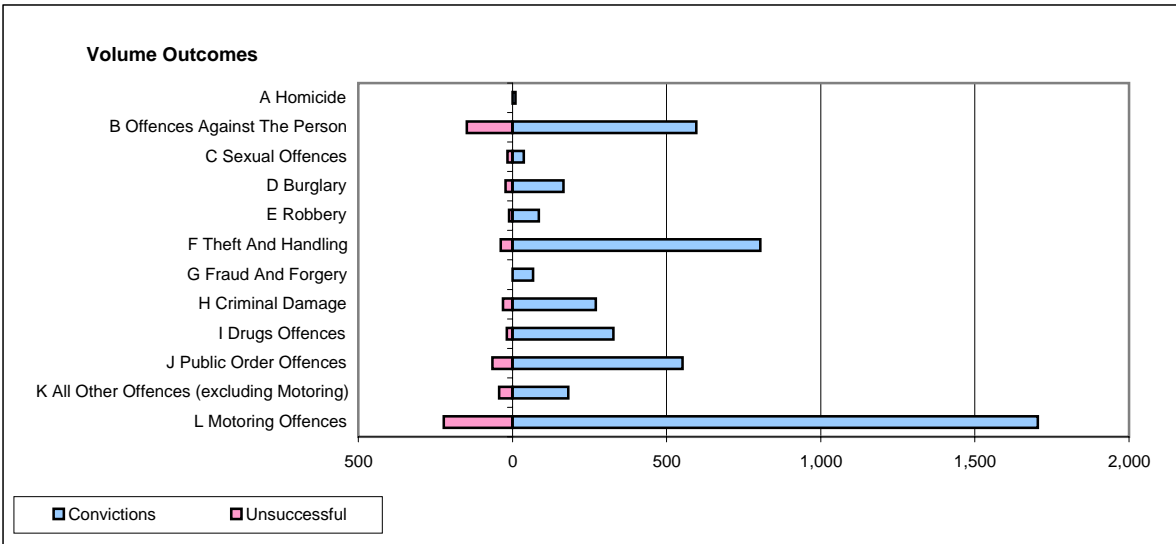

**CPS OUTCOMES BY PRINCIPAL OFFENCE CATEGORY**

**April 2008**

**P15-GreaterManchester**

	Convictions		Unsuccessful	
	Number of Defendants	%	Number of Defendants	%
<b>A Homicide</b>	<b>10</b>	<b>100.0%</b>	<b>0</b>	<b>0.0%</b>
<b>B Offences Against The Person</b>	<b>596</b>	<b>80.1%</b>	<b>148</b>	<b>19.9%</b>
<b>C Sexual Offences</b>	<b>37</b>	<b>69.8%</b>	<b>16</b>	<b>30.2%</b>
<b>D Burglary</b>	<b>166</b>	<b>88.3%</b>	<b>22</b>	<b>11.7%</b>
<b>E Robbery</b>	<b>86</b>	<b>88.7%</b>	<b>11</b>	<b>11.3%</b>
<b>F Theft And Handling</b>	<b>804</b>	<b>95.5%</b>	<b>38</b>	<b>4.5%</b>
<b>G Fraud And Forgery</b>	<b>67</b>	<b>100.0%</b>	<b>0</b>	<b>0.0%</b>
<b>H Criminal Damage</b>	<b>270</b>	<b>89.7%</b>	<b>31</b>	<b>10.3%</b>
<b>I Drugs Offences</b>	<b>327</b>	<b>94.8%</b>	<b>18</b>	<b>5.2%</b>
<b>J Public Order Offences</b>	<b>552</b>	<b>89.5%</b>	<b>65</b>	<b>10.5%</b>
<b>K All Other Offences (excluding Motoring)</b>	<b>181</b>	<b>80.8%</b>	<b>43</b>	<b>19.2%</b>
<b>L Motoring Offences</b>	<b>1,704</b>	<b>88.4%</b>	<b>223</b>	<b>11.6%</b>
<b>Admin Finalisations</b>	<b>0</b>	<b>0.0%</b>	<b>69</b>	<b>100.0%</b>
<b>TOTAL</b>	<b>4,800</b>	<b>87.5%</b>	<b>684</b>	<b>12.5%</b>