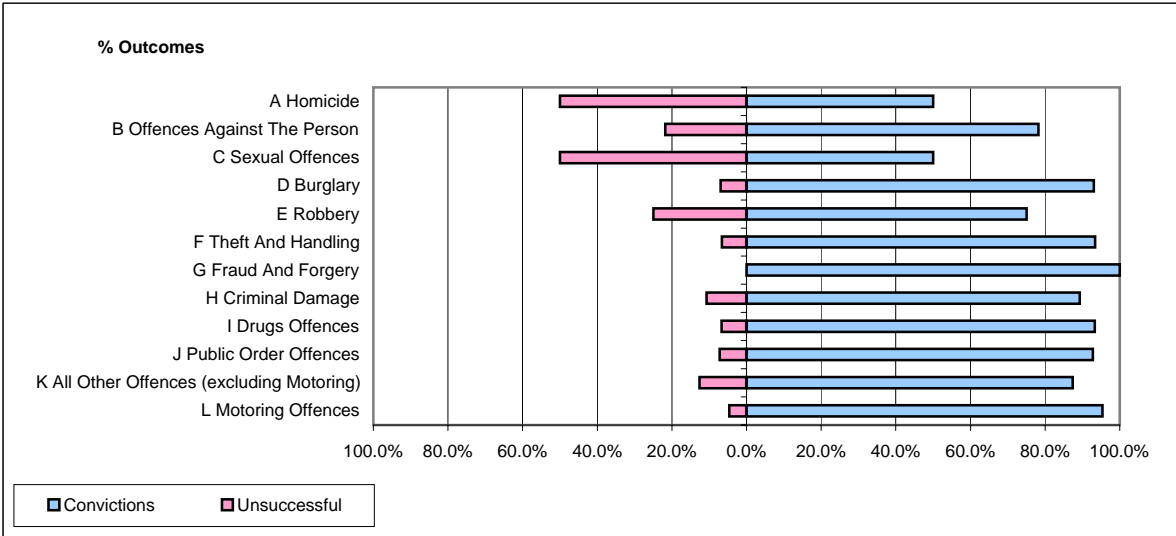

**CPS OUTCOMES BY PRINCIPAL OFFENCE CATEGORY**

**April 2008**

**P01-Avon&Somerset**

	Convictions		Unsuccessful	
	Number of Defendants	%	Number of Defendants	%
<b>A Homicide</b>	<b>2</b>	<b>50.0%</b>	<b>2</b>	<b>50.0%</b>
<b>B Offences Against The Person</b>	<b>276</b>	<b>78.2%</b>	<b>77</b>	<b>21.8%</b>
<b>C Sexual Offences</b>	<b>13</b>	<b>50.0%</b>	<b>13</b>	<b>50.0%</b>
<b>D Burglary</b>	<b>40</b>	<b>93.0%</b>	<b>3</b>	<b>7.0%</b>
<b>E Robbery</b>	<b>24</b>	<b>75.0%</b>	<b>8</b>	<b>25.0%</b>
<b>F Theft And Handling</b>	<b>327</b>	<b>93.4%</b>	<b>23</b>	<b>6.6%</b>
<b>G Fraud And Forgery</b>	<b>22</b>	<b>100.0%</b>	<b>0</b>	<b>0.0%</b>
<b>H Criminal Damage</b>	<b>108</b>	<b>89.3%</b>	<b>13</b>	<b>10.7%</b>
<b>I Drugs Offences</b>	<b>112</b>	<b>93.3%</b>	<b>8</b>	<b>6.7%</b>
<b>J Public Order Offences</b>	<b>128</b>	<b>92.8%</b>	<b>10</b>	<b>7.2%</b>
<b>K All Other Offences (excluding Motoring)</b>	<b>76</b>	<b>87.4%</b>	<b>11</b>	<b>12.6%</b>
<b>L Motoring Offences</b>	<b>1,341</b>	<b>95.4%</b>	<b>65</b>	<b>4.6%</b>
<b>Admin Finalisations</b>	<b>0</b>	<b>0.0%</b>	<b>33</b>	<b>100.0%</b>
<b>TOTAL</b>	<b>2,469</b>	<b>90.3%</b>	<b>266</b>	<b>9.7%</b>