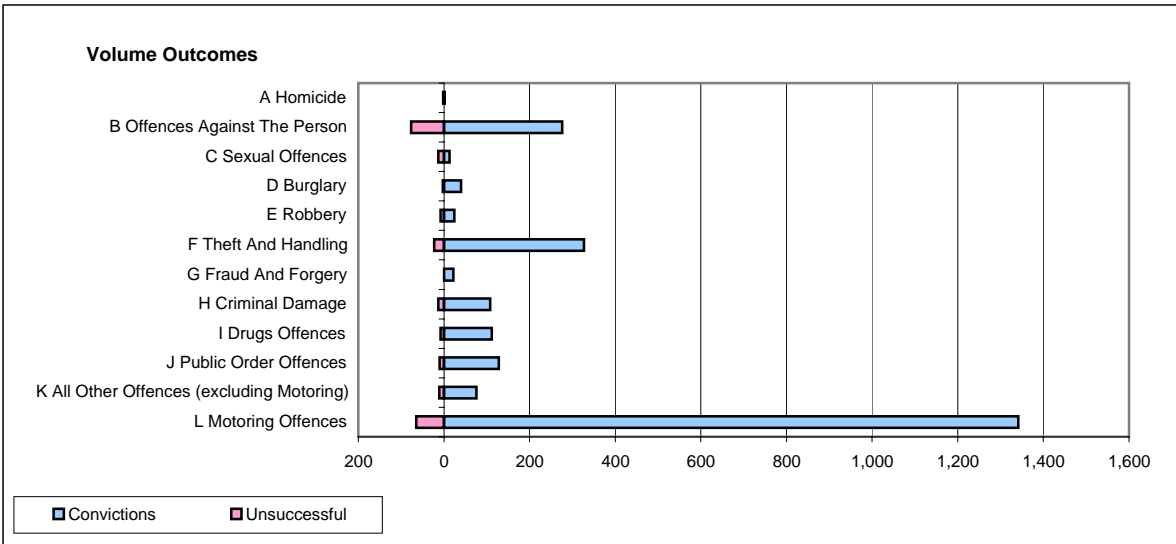

**CPS OUTCOMES BY PRINCIPAL OFFENCE CATEGORY**

**April 2008**

**P01-Avon&Somerset**

	Convictions		Unsuccessful	
	Number of Defendants	%	Number of Defendants	%
<b>A Homicide</b>	<b>2</b>	<b>50.0%</b>	<b>2</b>	<b>50.0%</b>
<b>B Offences Against The Person</b>	<b>276</b>	<b>78.2%</b>	<b>77</b>	<b>21.8%</b>
<b>C Sexual Offences</b>	<b>13</b>	<b>50.0%</b>	<b>13</b>	<b>50.0%</b>
<b>D Burglary</b>	<b>40</b>	<b>93.0%</b>	<b>3</b>	<b>7.0%</b>
<b>E Robbery</b>	<b>24</b>	<b>75.0%</b>	<b>8</b>	<b>25.0%</b>
<b>F Theft And Handling</b>	<b>327</b>	<b>93.4%</b>	<b>23</b>	<b>6.6%</b>
<b>G Fraud And Forgery</b>	<b>22</b>	<b>100.0%</b>	<b>0</b>	<b>0.0%</b>
<b>H Criminal Damage</b>	<b>108</b>	<b>89.3%</b>	<b>13</b>	<b>10.7%</b>
<b>I Drugs Offences</b>	<b>112</b>	<b>93.3%</b>	<b>8</b>	<b>6.7%</b>
<b>J Public Order Offences</b>	<b>128</b>	<b>92.8%</b>	<b>10</b>	<b>7.2%</b>
<b>K All Other Offences (excluding Motoring)</b>	<b>76</b>	<b>87.4%</b>	<b>11</b>	<b>12.6%</b>
<b>L Motoring Offences</b>	<b>1,341</b>	<b>95.4%</b>	<b>65</b>	<b>4.6%</b>
<b>Admin Finalisations</b>	<b>0</b>	<b>0.0%</b>	<b>33</b>	<b>100.0%</b>
<b>TOTAL</b>	<b>2,469</b>	<b>90.3%</b>	<b>266</b>	<b>9.7%</b>