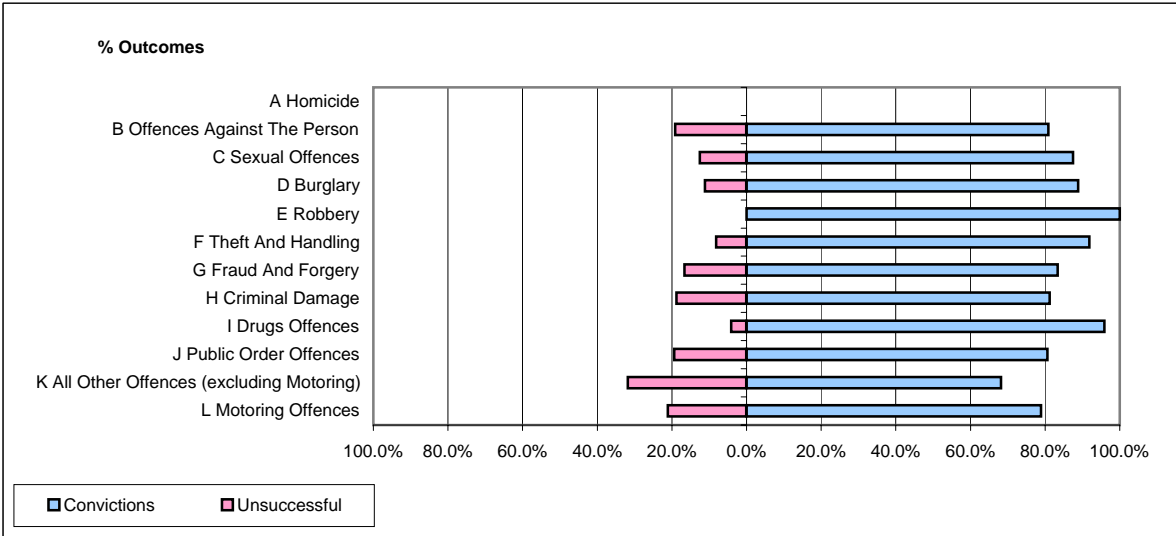

**CPS OUTCOMES BY PRINCIPAL OFFENCE CATEGORY**

**February 2008**

**P12-DyfedPowys**

	Convictions		Unsuccessful	
	Number of Defendants	%	Number of Defendants	%
<b>A Homicide</b>	<b>0</b>	<b>0</b>	<b>0</b>	<b>0</b>
<b>B Offences Against The Person</b>	<b>76</b>	<b>80.9%</b>	<b>18</b>	<b>19.1%</b>
<b>C Sexual Offences</b>	<b>7</b>	<b>87.5%</b>	<b>1</b>	<b>12.5%</b>
<b>D Burglary</b>	<b>16</b>	<b>88.9%</b>	<b>2</b>	<b>11.1%</b>
<b>E Robbery</b>	<b>2</b>	<b>100.0%</b>	<b>0</b>	<b>0.0%</b>
<b>F Theft And Handling</b>	<b>79</b>	<b>91.9%</b>	<b>7</b>	<b>8.1%</b>
<b>G Fraud And Forgery</b>	<b>5</b>	<b>83.3%</b>	<b>1</b>	<b>16.7%</b>
<b>H Criminal Damage</b>	<b>26</b>	<b>81.3%</b>	<b>6</b>	<b>18.8%</b>
<b>I Drugs Offences</b>	<b>47</b>	<b>95.9%</b>	<b>2</b>	<b>4.1%</b>
<b>J Public Order Offences</b>	<b>50</b>	<b>80.6%</b>	<b>12</b>	<b>19.4%</b>
<b>K All Other Offences (excluding Motoring)</b>	<b>15</b>	<b>68.2%</b>	<b>7</b>	<b>31.8%</b>
<b>L Motoring Offences</b>	<b>401</b>	<b>78.9%</b>	<b>107</b>	<b>21.1%</b>
<b>Admin Finalisations</b>	<b>0</b>	<b>0.0%</b>	<b>10</b>	<b>100.0%</b>
<b>TOTAL</b>	<b>724</b>	<b>80.7%</b>	<b>173</b>	<b>19.3%</b>