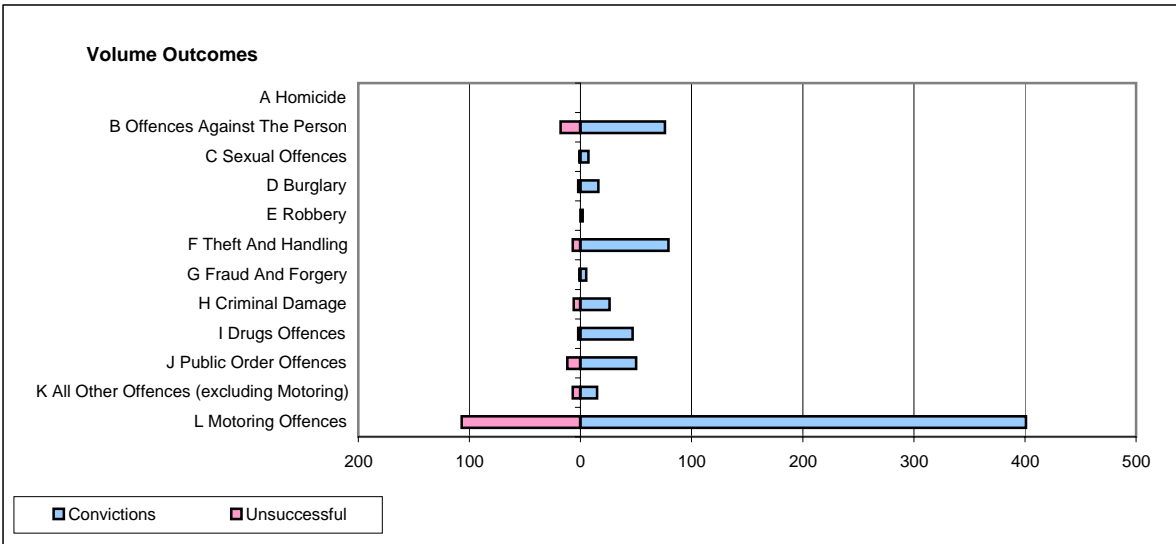

**CPS OUTCOMES BY PRINCIPAL OFFENCE CATEGORY**

**February 2008**

**P12-DyfedPowys**

	Convictions		Unsuccessful	
	Number of Defendants	%	Number of Defendants	%
<b>A Homicide</b>	<b>0</b>	<b>0</b>	<b>0</b>	<b>0</b>
<b>B Offences Against The Person</b>	<b>76</b>	<b>80.9%</b>	<b>18</b>	<b>19.1%</b>
<b>C Sexual Offences</b>	<b>7</b>	<b>87.5%</b>	<b>1</b>	<b>12.5%</b>
<b>D Burglary</b>	<b>16</b>	<b>88.9%</b>	<b>2</b>	<b>11.1%</b>
<b>E Robbery</b>	<b>2</b>	<b>100.0%</b>	<b>0</b>	<b>0.0%</b>
<b>F Theft And Handling</b>	<b>79</b>	<b>91.9%</b>	<b>7</b>	<b>8.1%</b>
<b>G Fraud And Forgery</b>	<b>5</b>	<b>83.3%</b>	<b>1</b>	<b>16.7%</b>
<b>H Criminal Damage</b>	<b>26</b>	<b>81.3%</b>	<b>6</b>	<b>18.8%</b>
<b>I Drugs Offences</b>	<b>47</b>	<b>95.9%</b>	<b>2</b>	<b>4.1%</b>
<b>J Public Order Offences</b>	<b>50</b>	<b>80.6%</b>	<b>12</b>	<b>19.4%</b>
<b>K All Other Offences (excluding Motoring)</b>	<b>15</b>	<b>68.2%</b>	<b>7</b>	<b>31.8%</b>
<b>L Motoring Offences</b>	<b>401</b>	<b>78.9%</b>	<b>107</b>	<b>21.1%</b>
<b>Admin Finalisations</b>	<b>0</b>	<b>0.0%</b>	<b>10</b>	<b>100.0%</b>
<b>TOTAL</b>	<b>724</b>	<b>80.7%</b>	<b>173</b>	<b>19.3%</b>