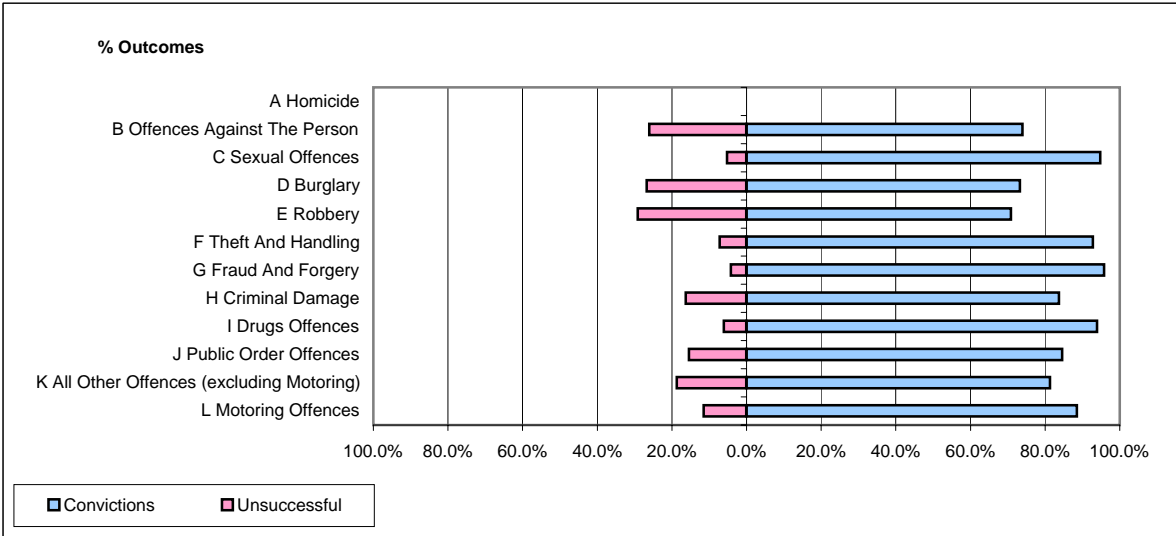

**CPS OUTCOMES BY PRINCIPAL OFFENCE CATEGORY**

**October 2007**

**P01-Avon&Somerset**

	Convictions		Unsuccessful	
	Number of Defendants	%	Number of Defendants	%
<b>A Homicide</b>	<b>0</b>	<b>0</b>	<b>0</b>	<b>0</b>
<b>B Offences Against The Person</b>	<b>241</b>	<b>73.9%</b>	<b>85</b>	<b>26.1%</b>
<b>C Sexual Offences</b>	<b>18</b>	<b>94.7%</b>	<b>1</b>	<b>5.3%</b>
<b>D Burglary</b>	<b>41</b>	<b>73.2%</b>	<b>15</b>	<b>26.8%</b>
<b>E Robbery</b>	<b>17</b>	<b>70.8%</b>	<b>7</b>	<b>29.2%</b>
<b>F Theft And Handling</b>	<b>349</b>	<b>92.8%</b>	<b>27</b>	<b>7.2%</b>
<b>G Fraud And Forgery</b>	<b>23</b>	<b>95.8%</b>	<b>1</b>	<b>4.2%</b>
<b>H Criminal Damage</b>	<b>118</b>	<b>83.7%</b>	<b>23</b>	<b>16.3%</b>
<b>I Drugs Offences</b>	<b>93</b>	<b>93.9%</b>	<b>6</b>	<b>6.1%</b>
<b>J Public Order Offences</b>	<b>170</b>	<b>84.6%</b>	<b>31</b>	<b>15.4%</b>
<b>K All Other Offences (excluding Motoring)</b>	<b>87</b>	<b>81.3%</b>	<b>20</b>	<b>18.7%</b>
<b>L Motoring Offences</b>	<b>792</b>	<b>88.5%</b>	<b>103</b>	<b>11.5%</b>
<b>Admin Finalisations</b>	<b>0</b>	<b>0.0%</b>	<b>55</b>	<b>100.0%</b>
<b>TOTAL</b>	<b>1,949</b>	<b>83.9%</b>	<b>374</b>	<b>16.1%</b>