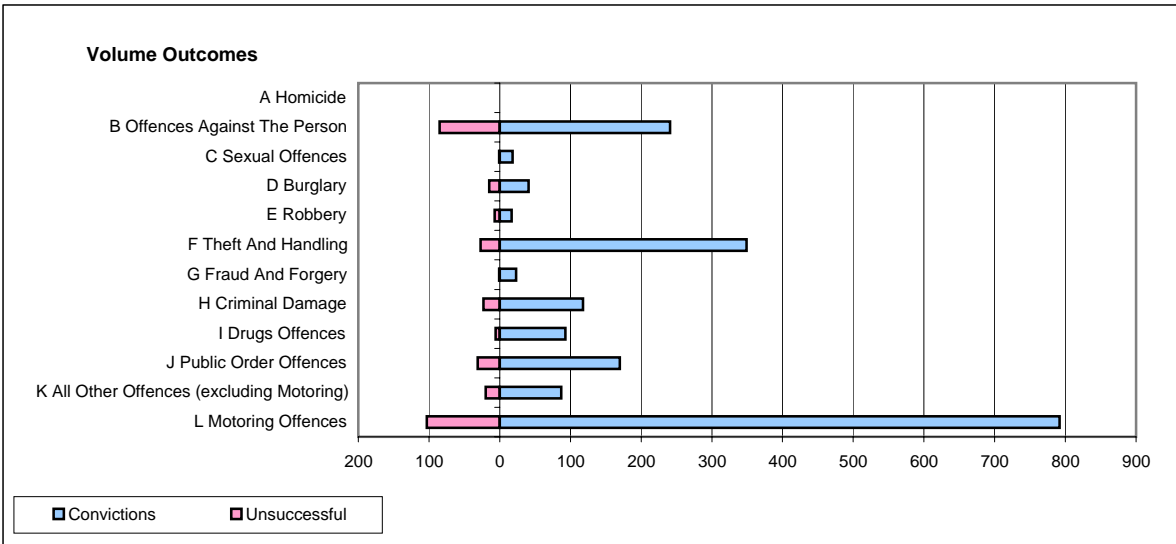

**CPS OUTCOMES BY PRINCIPAL OFFENCE CATEGORY**

**October 2007**

**P01-Avon&Somerset**

	Convictions		Unsuccessful	
	Number of Defendants	%	Number of Defendants	%
<b>A Homicide</b>	<b>0</b>	<b>0</b>	<b>0</b>	<b>0</b>
<b>B Offences Against The Person</b>	<b>241</b>	<b>73.9%</b>	<b>85</b>	<b>26.1%</b>
<b>C Sexual Offences</b>	<b>18</b>	<b>94.7%</b>	<b>1</b>	<b>5.3%</b>
<b>D Burglary</b>	<b>41</b>	<b>73.2%</b>	<b>15</b>	<b>26.8%</b>
<b>E Robbery</b>	<b>17</b>	<b>70.8%</b>	<b>7</b>	<b>29.2%</b>
<b>F Theft And Handling</b>	<b>349</b>	<b>92.8%</b>	<b>27</b>	<b>7.2%</b>
<b>G Fraud And Forgery</b>	<b>23</b>	<b>95.8%</b>	<b>1</b>	<b>4.2%</b>
<b>H Criminal Damage</b>	<b>118</b>	<b>83.7%</b>	<b>23</b>	<b>16.3%</b>
<b>I Drugs Offences</b>	<b>93</b>	<b>93.9%</b>	<b>6</b>	<b>6.1%</b>
<b>J Public Order Offences</b>	<b>170</b>	<b>84.6%</b>	<b>31</b>	<b>15.4%</b>
<b>K All Other Offences (excluding Motoring)</b>	<b>87</b>	<b>81.3%</b>	<b>20</b>	<b>18.7%</b>
<b>L Motoring Offences</b>	<b>792</b>	<b>88.5%</b>	<b>103</b>	<b>11.5%</b>
<b>Admin Finalisations</b>	<b>0</b>	<b>0.0%</b>	<b>55</b>	<b>100.0%</b>
<b>TOTAL</b>	<b>1,949</b>	<b>83.9%</b>	<b>374</b>	<b>16.1%</b>