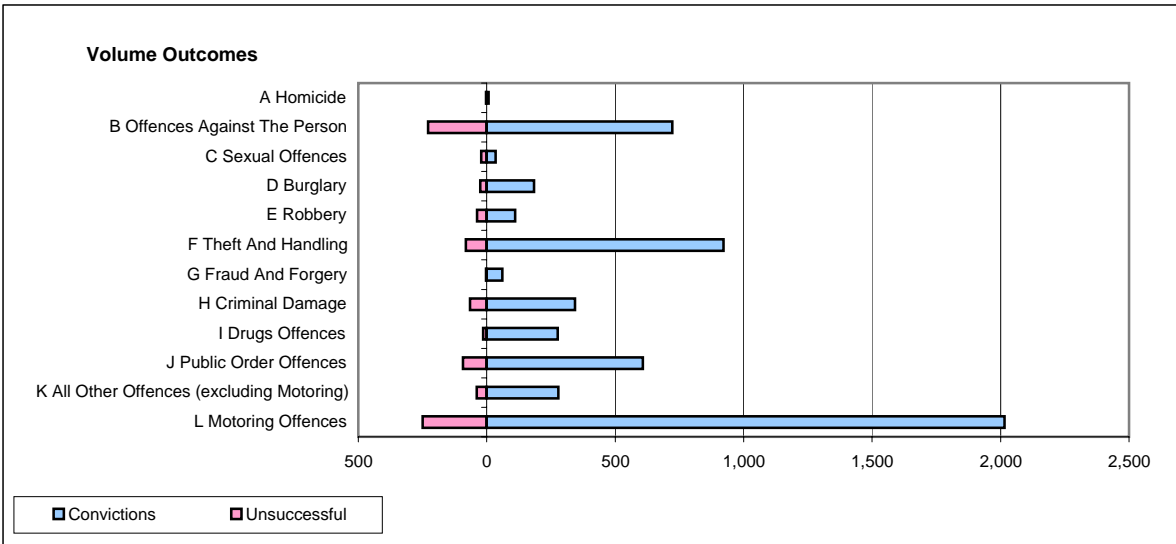

**CPS OUTCOMES BY PRINCIPAL OFFENCE CATEGORY**

**August 2007**

**P15-GreaterManchester**

	Convictions		Unsuccessful	
	Number of Defendants	%	Number of Defendants	%
<b>A Homicide</b>	<b>7</b>	<b>70.0%</b>	<b>3</b>	<b>30.0%</b>
<b>B Offences Against The Person</b>	<b>722</b>	<b>75.9%</b>	<b>229</b>	<b>24.1%</b>
<b>C Sexual Offences</b>	<b>34</b>	<b>61.8%</b>	<b>21</b>	<b>38.2%</b>
<b>D Burglary</b>	<b>184</b>	<b>88.0%</b>	<b>25</b>	<b>12.0%</b>
<b>E Robbery</b>	<b>111</b>	<b>74.5%</b>	<b>38</b>	<b>25.5%</b>
<b>F Theft And Handling</b>	<b>922</b>	<b>91.9%</b>	<b>81</b>	<b>8.1%</b>
<b>G Fraud And Forgery</b>	<b>61</b>	<b>95.3%</b>	<b>3</b>	<b>4.7%</b>
<b>H Criminal Damage</b>	<b>344</b>	<b>84.1%</b>	<b>65</b>	<b>15.9%</b>
<b>I Drugs Offences</b>	<b>276</b>	<b>95.2%</b>	<b>14</b>	<b>4.8%</b>
<b>J Public Order Offences</b>	<b>607</b>	<b>86.7%</b>	<b>93</b>	<b>13.3%</b>
<b>K All Other Offences (excluding Motoring)</b>	<b>279</b>	<b>87.7%</b>	<b>39</b>	<b>12.3%</b>
<b>L Motoring Offences</b>	<b>2,015</b>	<b>89.0%</b>	<b>249</b>	<b>11.0%</b>
<b>Admin Finalisations</b>	<b>0</b>	<b>0.0%</b>	<b>130</b>	<b>100.0%</b>
<b>TOTAL</b>	<b>5,562</b>	<b>84.9%</b>	<b>990</b>	<b>15.1%</b>