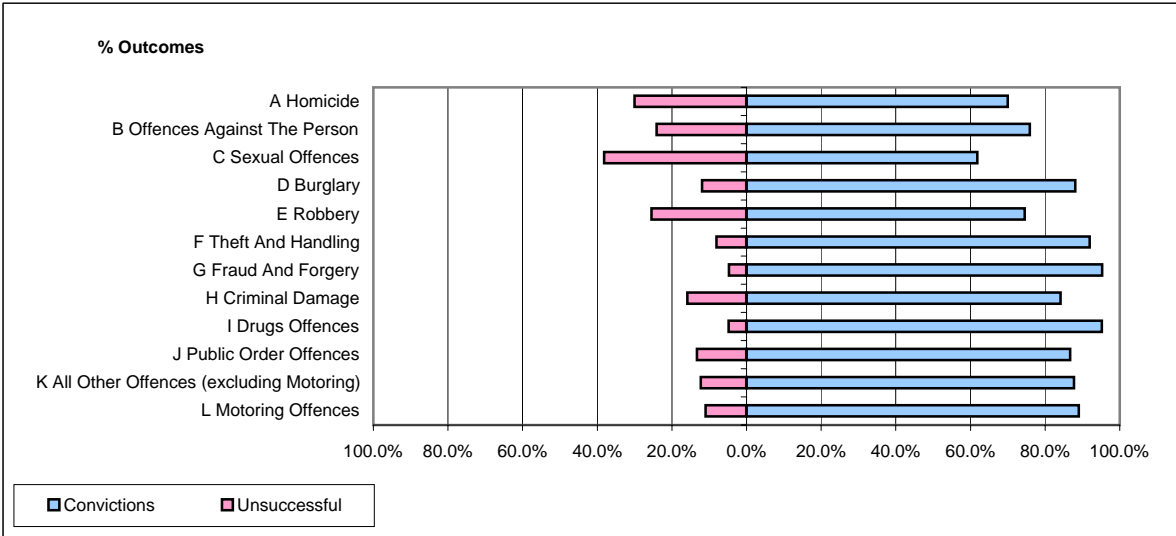

**CPS OUTCOMES BY PRINCIPAL OFFENCE CATEGORY**

**August 2007**

**P15-GreaterManchester**

	Convictions		Unsuccessful	
	Number of Defendants	%	Number of Defendants	%
<b>A Homicide</b>	<b>7</b>	<b>70.0%</b>	<b>3</b>	<b>30.0%</b>
<b>B Offences Against The Person</b>	<b>722</b>	<b>75.9%</b>	<b>229</b>	<b>24.1%</b>
<b>C Sexual Offences</b>	<b>34</b>	<b>61.8%</b>	<b>21</b>	<b>38.2%</b>
<b>D Burglary</b>	<b>184</b>	<b>88.0%</b>	<b>25</b>	<b>12.0%</b>
<b>E Robbery</b>	<b>111</b>	<b>74.5%</b>	<b>38</b>	<b>25.5%</b>
<b>F Theft And Handling</b>	<b>922</b>	<b>91.9%</b>	<b>81</b>	<b>8.1%</b>
<b>G Fraud And Forgery</b>	<b>61</b>	<b>95.3%</b>	<b>3</b>	<b>4.7%</b>
<b>H Criminal Damage</b>	<b>344</b>	<b>84.1%</b>	<b>65</b>	<b>15.9%</b>
<b>I Drugs Offences</b>	<b>276</b>	<b>95.2%</b>	<b>14</b>	<b>4.8%</b>
<b>J Public Order Offences</b>	<b>607</b>	<b>86.7%</b>	<b>93</b>	<b>13.3%</b>
<b>K All Other Offences (excluding Motoring)</b>	<b>279</b>	<b>87.7%</b>	<b>39</b>	<b>12.3%</b>
<b>L Motoring Offences</b>	<b>2,015</b>	<b>89.0%</b>	<b>249</b>	<b>11.0%</b>
<b>Admin Finalisations</b>	<b>0</b>	<b>0.0%</b>	<b>130</b>	<b>100.0%</b>
<b>TOTAL</b>	<b>5,562</b>	<b>84.9%</b>	<b>990</b>	<b>15.1%</b>