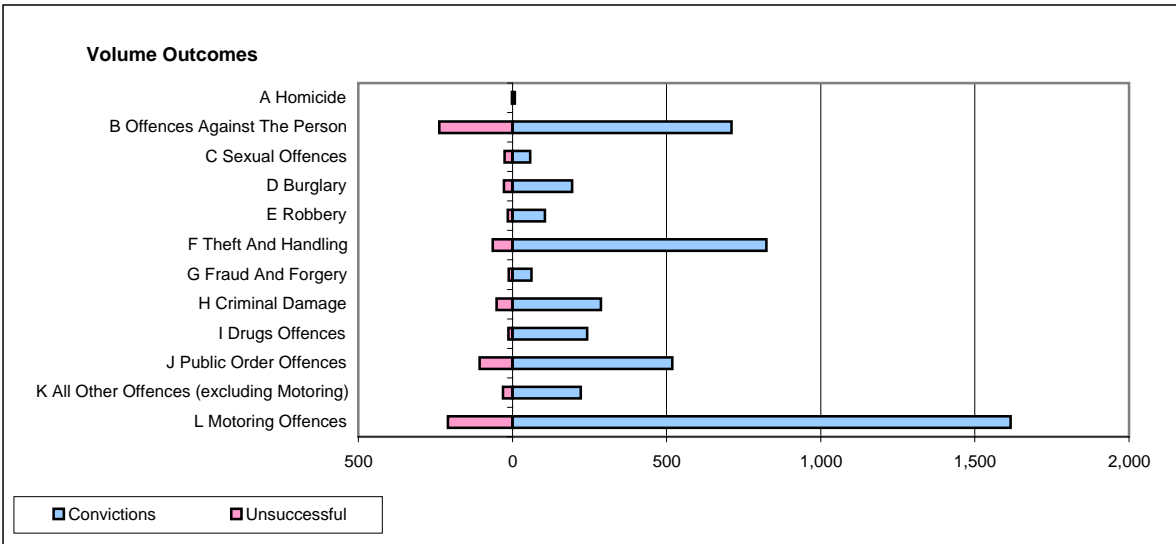

**CPS OUTCOMES BY PRINCIPAL OFFENCE CATEGORY**

July 2007

**P15-GreaterManchester**

	Convictions		Unsuccessful	
	Number of Defendants	%	Number of Defendants	%
<b>A Homicide</b>	<b>8</b>	<b>80.0%</b>	<b>2</b>	<b>20.0%</b>
<b>B Offences Against The Person</b>	<b>711</b>	<b>75.0%</b>	<b>237</b>	<b>25.0%</b>
<b>C Sexual Offences</b>	<b>57</b>	<b>68.7%</b>	<b>26</b>	<b>31.3%</b>
<b>D Burglary</b>	<b>194</b>	<b>87.4%</b>	<b>28</b>	<b>12.6%</b>
<b>E Robbery</b>	<b>105</b>	<b>87.5%</b>	<b>15</b>	<b>12.5%</b>
<b>F Theft And Handling</b>	<b>824</b>	<b>92.8%</b>	<b>64</b>	<b>7.2%</b>
<b>G Fraud And Forgery</b>	<b>62</b>	<b>83.8%</b>	<b>12</b>	<b>16.2%</b>
<b>H Criminal Damage</b>	<b>287</b>	<b>84.7%</b>	<b>52</b>	<b>15.3%</b>
<b>I Drugs Offences</b>	<b>242</b>	<b>94.9%</b>	<b>13</b>	<b>5.1%</b>
<b>J Public Order Offences</b>	<b>518</b>	<b>82.9%</b>	<b>107</b>	<b>17.1%</b>
<b>K All Other Offences (excluding Motoring)</b>	<b>222</b>	<b>87.7%</b>	<b>31</b>	<b>12.3%</b>
<b>L Motoring Offences</b>	<b>1,616</b>	<b>88.5%</b>	<b>209</b>	<b>11.5%</b>
<b>Admin Finalisations</b>	<b>0</b>	<b>0.0%</b>	<b>94</b>	<b>100.0%</b>
<b>TOTAL</b>	<b>4,846</b>	<b>84.5%</b>	<b>890</b>	<b>15.5%</b>