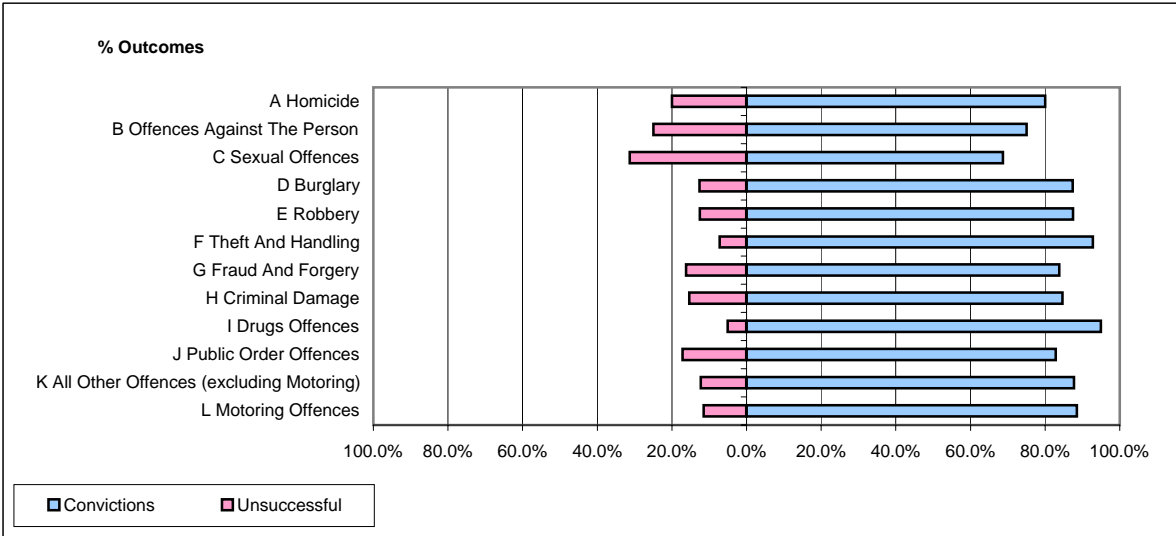

**CPS OUTCOMES BY PRINCIPAL OFFENCE CATEGORY**

July 2007

**P15-GreaterManchester**

	Convictions		Unsuccessful	
	Number of Defendants	%	Number of Defendants	%
<b>A Homicide</b>	<b>8</b>	<b>80.0%</b>	<b>2</b>	<b>20.0%</b>
<b>B Offences Against The Person</b>	<b>711</b>	<b>75.0%</b>	<b>237</b>	<b>25.0%</b>
<b>C Sexual Offences</b>	<b>57</b>	<b>68.7%</b>	<b>26</b>	<b>31.3%</b>
<b>D Burglary</b>	<b>194</b>	<b>87.4%</b>	<b>28</b>	<b>12.6%</b>
<b>E Robbery</b>	<b>105</b>	<b>87.5%</b>	<b>15</b>	<b>12.5%</b>
<b>F Theft And Handling</b>	<b>824</b>	<b>92.8%</b>	<b>64</b>	<b>7.2%</b>
<b>G Fraud And Forgery</b>	<b>62</b>	<b>83.8%</b>	<b>12</b>	<b>16.2%</b>
<b>H Criminal Damage</b>	<b>287</b>	<b>84.7%</b>	<b>52</b>	<b>15.3%</b>
<b>I Drugs Offences</b>	<b>242</b>	<b>94.9%</b>	<b>13</b>	<b>5.1%</b>
<b>J Public Order Offences</b>	<b>518</b>	<b>82.9%</b>	<b>107</b>	<b>17.1%</b>
<b>K All Other Offences (excluding Motoring)</b>	<b>222</b>	<b>87.7%</b>	<b>31</b>	<b>12.3%</b>
<b>L Motoring Offences</b>	<b>1,616</b>	<b>88.5%</b>	<b>209</b>	<b>11.5%</b>
<b>Admin Finalisations</b>	<b>0</b>	<b>0.0%</b>	<b>94</b>	<b>100.0%</b>
<b>TOTAL</b>	<b>4,846</b>	<b>84.5%</b>	<b>890</b>	<b>15.5%</b>