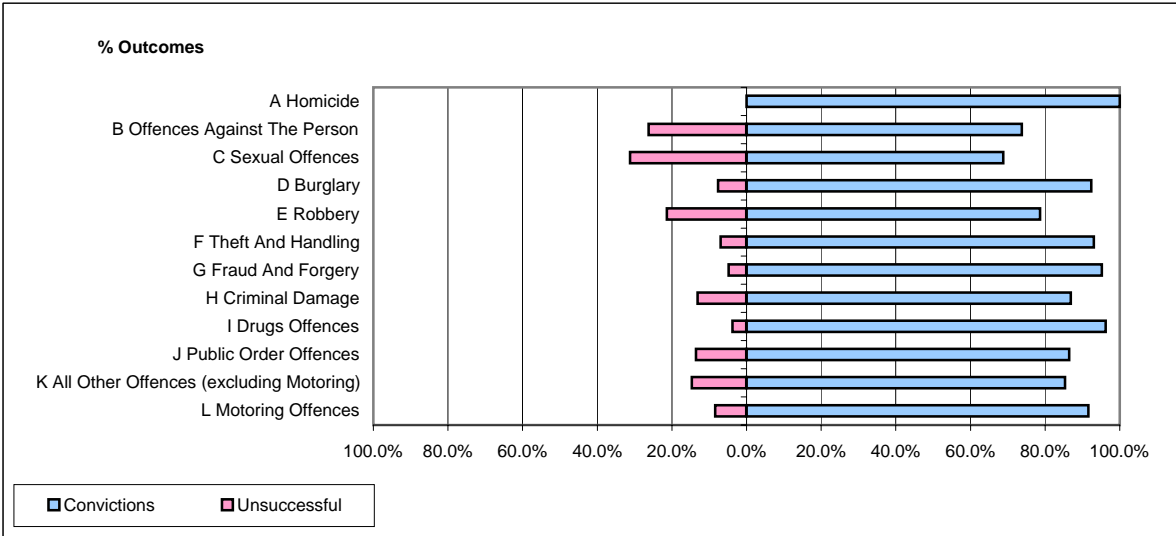

**CPS OUTCOMES BY PRINCIPAL OFFENCE CATEGORY**

**February 2007**

**P15-GreaterManchester**

	Convictions		Unsuccessful	
	Number of Defendants	%	Number of Defendants	%
<b>A Homicide</b>	<b>8</b>	<b>100.0%</b>	<b>0</b>	<b>0.0%</b>
<b>B Offences Against The Person</b>	<b>560</b>	<b>73.8%</b>	<b>199</b>	<b>26.2%</b>
<b>C Sexual Offences</b>	<b>44</b>	<b>68.8%</b>	<b>20</b>	<b>31.3%</b>
<b>D Burglary</b>	<b>181</b>	<b>92.3%</b>	<b>15</b>	<b>7.7%</b>
<b>E Robbery</b>	<b>70</b>	<b>78.7%</b>	<b>19</b>	<b>21.3%</b>
<b>F Theft And Handling</b>	<b>750</b>	<b>93.1%</b>	<b>56</b>	<b>6.9%</b>
<b>G Fraud And Forgery</b>	<b>40</b>	<b>95.2%</b>	<b>2</b>	<b>4.8%</b>
<b>H Criminal Damage</b>	<b>252</b>	<b>86.9%</b>	<b>38</b>	<b>13.1%</b>
<b>I Drugs Offences</b>	<b>231</b>	<b>96.3%</b>	<b>9</b>	<b>3.8%</b>
<b>J Public Order Offences</b>	<b>550</b>	<b>86.5%</b>	<b>86</b>	<b>13.5%</b>
<b>K All Other Offences (excluding Motoring)</b>	<b>209</b>	<b>85.3%</b>	<b>36</b>	<b>14.7%</b>
<b>L Motoring Offences</b>	<b>2,027</b>	<b>91.6%</b>	<b>187</b>	<b>8.4%</b>
<b>Admin Finalisations</b>	<b>0</b>	<b>0.0%</b>	<b>101</b>	<b>100.0%</b>
<b>TOTAL</b>	<b>4,922</b>	<b>86.5%</b>	<b>768</b>	<b>13.5%</b>