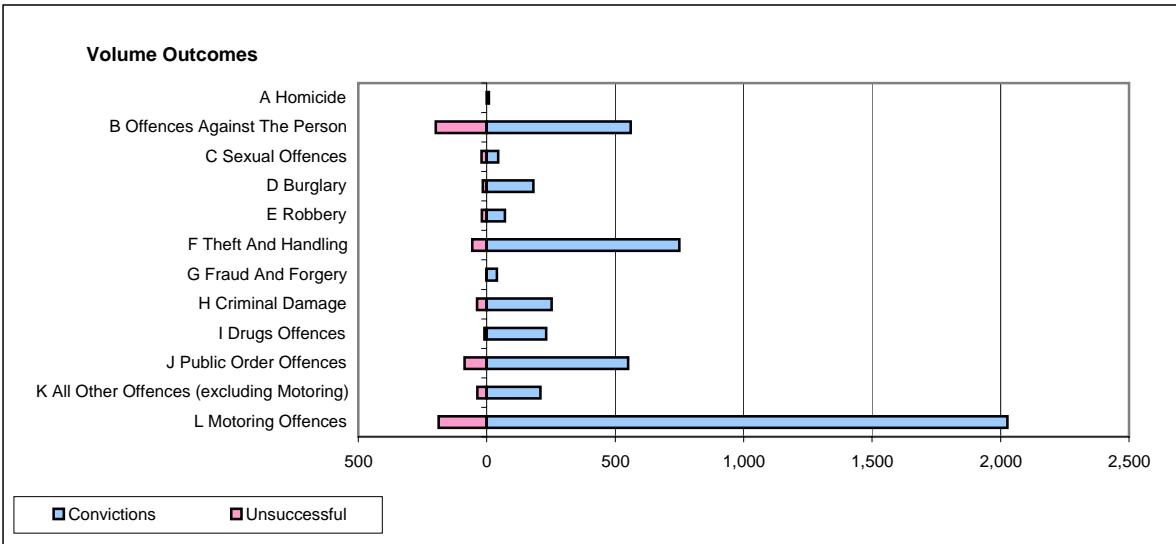

**CPS OUTCOMES BY PRINCIPAL OFFENCE CATEGORY**

**February 2007**

**P15-GreaterManchester**

	Convictions		Unsuccessful	
	Number of Defendants	%	Number of Defendants	%
<b>A Homicide</b>	<b>8</b>	<b>100.0%</b>	<b>0</b>	<b>0.0%</b>
<b>B Offences Against The Person</b>	<b>560</b>	<b>73.8%</b>	<b>199</b>	<b>26.2%</b>
<b>C Sexual Offences</b>	<b>44</b>	<b>68.8%</b>	<b>20</b>	<b>31.3%</b>
<b>D Burglary</b>	<b>181</b>	<b>92.3%</b>	<b>15</b>	<b>7.7%</b>
<b>E Robbery</b>	<b>70</b>	<b>78.7%</b>	<b>19</b>	<b>21.3%</b>
<b>F Theft And Handling</b>	<b>750</b>	<b>93.1%</b>	<b>56</b>	<b>6.9%</b>
<b>G Fraud And Forgery</b>	<b>40</b>	<b>95.2%</b>	<b>2</b>	<b>4.8%</b>
<b>H Criminal Damage</b>	<b>252</b>	<b>86.9%</b>	<b>38</b>	<b>13.1%</b>
<b>I Drugs Offences</b>	<b>231</b>	<b>96.3%</b>	<b>9</b>	<b>3.8%</b>
<b>J Public Order Offences</b>	<b>550</b>	<b>86.5%</b>	<b>86</b>	<b>13.5%</b>
<b>K All Other Offences (excluding Motoring)</b>	<b>209</b>	<b>85.3%</b>	<b>36</b>	<b>14.7%</b>
<b>L Motoring Offences</b>	<b>2,027</b>	<b>91.6%</b>	<b>187</b>	<b>8.4%</b>
<b>Admin Finalisations</b>	<b>0</b>	<b>0.0%</b>	<b>101</b>	<b>100.0%</b>
<b>TOTAL</b>	<b>4,922</b>	<b>86.5%</b>	<b>768</b>	<b>13.5%</b>