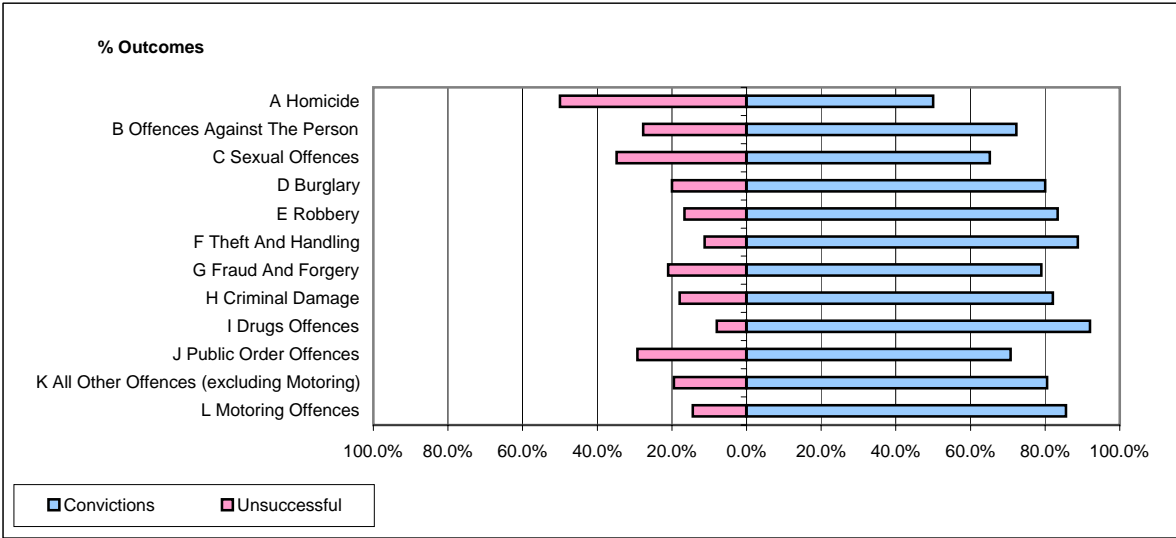

**CPS OUTCOMES BY PRINCIPAL OFFENCE CATEGORY**

**December 2006**

**P38-ThamesValley**

	Convictions		Unsuccessful	
	Number of Defendants	%	Number of Defendants	%
<b>A Homicide</b>	<b>2</b>	<b>50.0%</b>	<b>2</b>	<b>50.0%</b>
<b>B Offences Against The Person</b>	<b>206</b>	<b>72.3%</b>	<b>79</b>	<b>27.7%</b>
<b>C Sexual Offences</b>	<b>15</b>	<b>65.2%</b>	<b>8</b>	<b>34.8%</b>
<b>D Burglary</b>	<b>44</b>	<b>80.0%</b>	<b>11</b>	<b>20.0%</b>
<b>E Robbery</b>	<b>15</b>	<b>83.3%</b>	<b>3</b>	<b>16.7%</b>
<b>F Theft And Handling</b>	<b>261</b>	<b>88.8%</b>	<b>33</b>	<b>11.2%</b>
<b>G Fraud And Forgery</b>	<b>15</b>	<b>78.9%</b>	<b>4</b>	<b>21.1%</b>
<b>H Criminal Damage</b>	<b>55</b>	<b>82.1%</b>	<b>12</b>	<b>17.9%</b>
<b>I Drugs Offences</b>	<b>127</b>	<b>92.0%</b>	<b>11</b>	<b>8.0%</b>
<b>J Public Order Offences</b>	<b>116</b>	<b>70.7%</b>	<b>48</b>	<b>29.3%</b>
<b>K All Other Offences (excluding Motoring)</b>	<b>58</b>	<b>80.6%</b>	<b>14</b>	<b>19.4%</b>
<b>L Motoring Offences</b>	<b>1,078</b>	<b>85.6%</b>	<b>182</b>	<b>14.4%</b>
<b>Admin Finalisations</b>	<b>0</b>	<b>0.0%</b>	<b>196</b>	<b>100.0%</b>
<b>TOTAL</b>	<b>1,992</b>	<b>76.8%</b>	<b>603</b>	<b>23.2%</b>