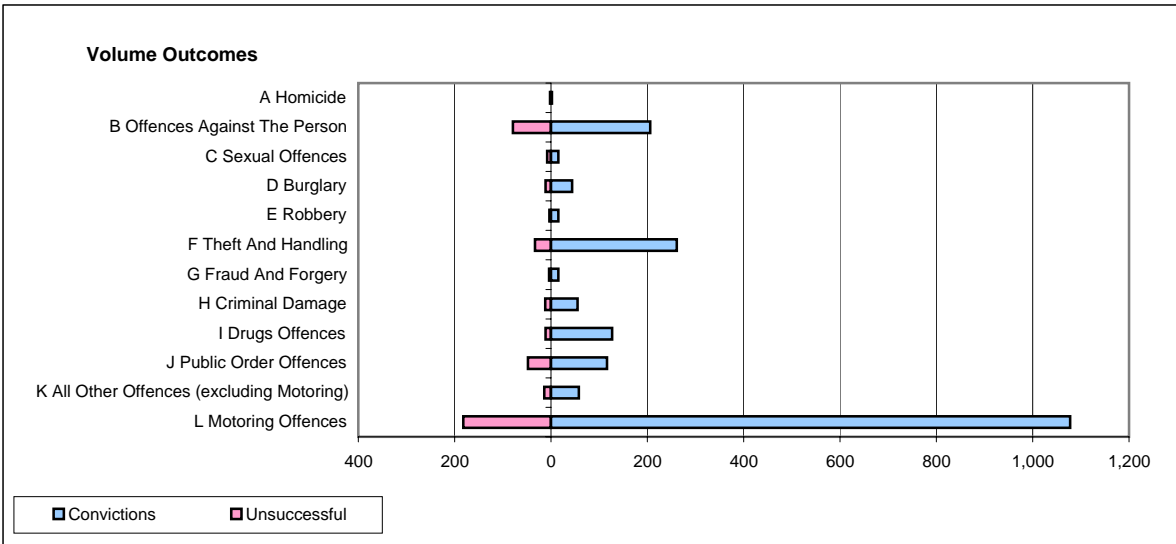

**CPS OUTCOMES BY PRINCIPAL OFFENCE CATEGORY**

**December 2006**

**P38-ThamesValley**

	Convictions		Unsuccessful	
	Number of Defendants	%	Number of Defendants	%
<b>A Homicide</b>	<b>2</b>	<b>50.0%</b>	<b>2</b>	<b>50.0%</b>
<b>B Offences Against The Person</b>	<b>206</b>	<b>72.3%</b>	<b>79</b>	<b>27.7%</b>
<b>C Sexual Offences</b>	<b>15</b>	<b>65.2%</b>	<b>8</b>	<b>34.8%</b>
<b>D Burglary</b>	<b>44</b>	<b>80.0%</b>	<b>11</b>	<b>20.0%</b>
<b>E Robbery</b>	<b>15</b>	<b>83.3%</b>	<b>3</b>	<b>16.7%</b>
<b>F Theft And Handling</b>	<b>261</b>	<b>88.8%</b>	<b>33</b>	<b>11.2%</b>
<b>G Fraud And Forgery</b>	<b>15</b>	<b>78.9%</b>	<b>4</b>	<b>21.1%</b>
<b>H Criminal Damage</b>	<b>55</b>	<b>82.1%</b>	<b>12</b>	<b>17.9%</b>
<b>I Drugs Offences</b>	<b>127</b>	<b>92.0%</b>	<b>11</b>	<b>8.0%</b>
<b>J Public Order Offences</b>	<b>116</b>	<b>70.7%</b>	<b>48</b>	<b>29.3%</b>
<b>K All Other Offences (excluding Motoring)</b>	<b>58</b>	<b>80.6%</b>	<b>14</b>	<b>19.4%</b>
<b>L Motoring Offences</b>	<b>1,078</b>	<b>85.6%</b>	<b>182</b>	<b>14.4%</b>
<b>Admin Finalisations</b>	<b>0</b>	<b>0.0%</b>	<b>196</b>	<b>100.0%</b>
<b>TOTAL</b>	<b>1,992</b>	<b>76.8%</b>	<b>603</b>	<b>23.2%</b>