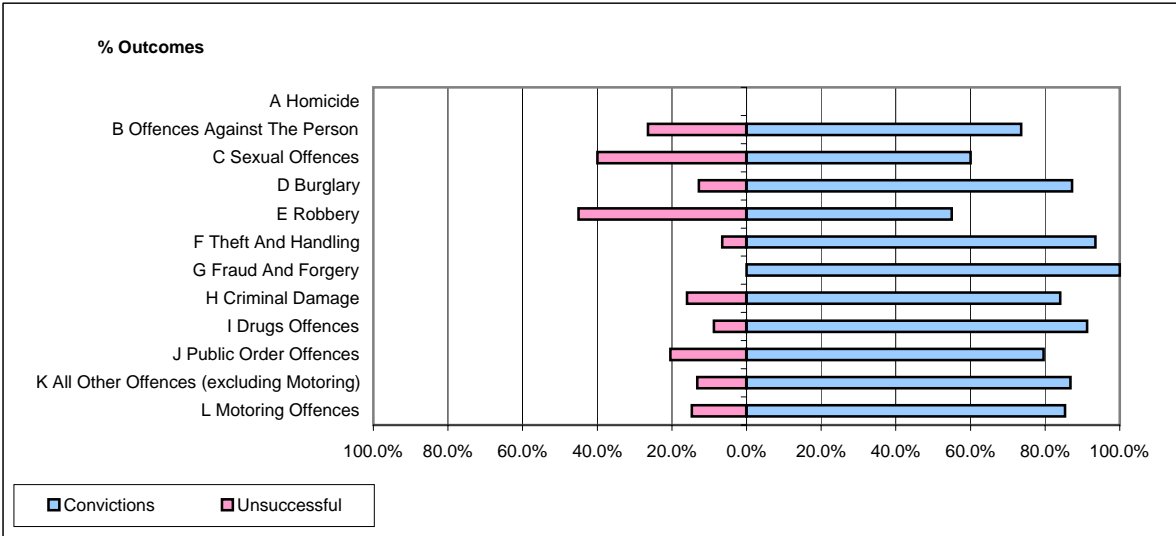

**CPS OUTCOMES BY PRINCIPAL OFFENCE CATEGORY**

**November 2006**

**P01-Avon&Somerset**

	Convictions		Unsuccessful	
	Number of Defendants	%	Number of Defendants	%
<b>A Homicide</b>	<b>0</b>	<b>#DIV/0!</b>	<b>0</b>	<b>#DIV/0!</b>
<b>B Offences Against The Person</b>	<b>231</b>	<b>73.6%</b>	<b>83</b>	<b>26.4%</b>
<b>C Sexual Offences</b>	<b>9</b>	<b>60.0%</b>	<b>6</b>	<b>40.0%</b>
<b>D Burglary</b>	<b>34</b>	<b>87.2%</b>	<b>5</b>	<b>12.8%</b>
<b>E Robbery</b>	<b>11</b>	<b>55.0%</b>	<b>9</b>	<b>45.0%</b>
<b>F Theft And Handling</b>	<b>314</b>	<b>93.5%</b>	<b>22</b>	<b>6.5%</b>
<b>G Fraud And Forgery</b>	<b>8</b>	<b>100.0%</b>	<b>0</b>	<b>0.0%</b>
<b>H Criminal Damage</b>	<b>95</b>	<b>84.1%</b>	<b>18</b>	<b>15.9%</b>
<b>I Drugs Offences</b>	<b>52</b>	<b>91.2%</b>	<b>5</b>	<b>8.8%</b>
<b>J Public Order Offences</b>	<b>148</b>	<b>79.6%</b>	<b>38</b>	<b>20.4%</b>
<b>K All Other Offences (excluding Motoring)</b>	<b>79</b>	<b>86.8%</b>	<b>12</b>	<b>13.2%</b>
<b>L Motoring Offences</b>	<b>824</b>	<b>85.3%</b>	<b>142</b>	<b>14.7%</b>
<b>Admin Finalisations</b>	<b>0</b>	<b>0.0%</b>	<b>61</b>	<b>100.0%</b>
<b>TOTAL</b>	<b>1,805</b>	<b>81.8%</b>	<b>401</b>	<b>18.2%</b>