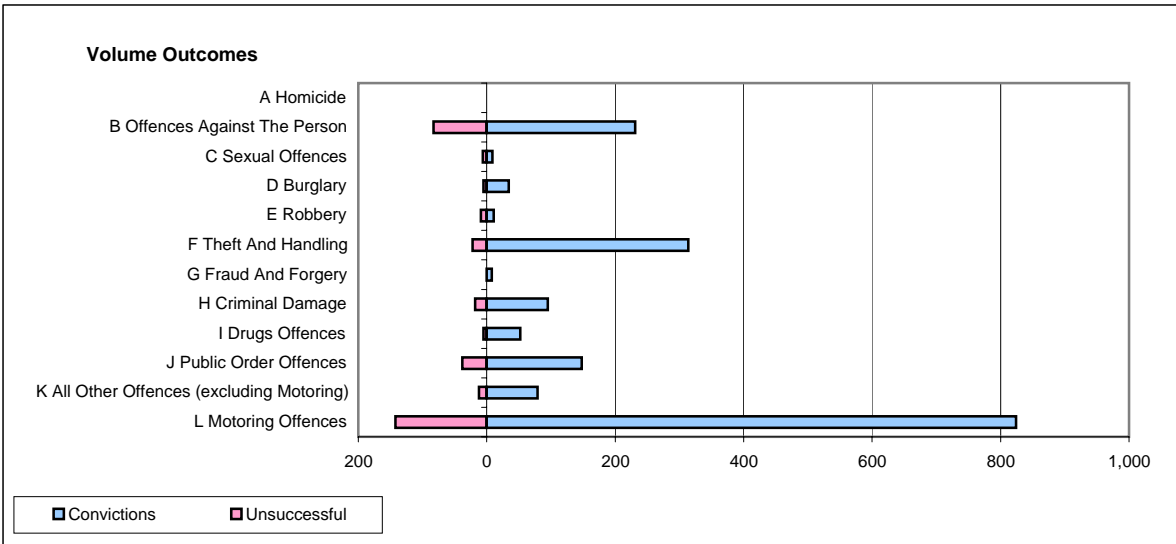

**CPS OUTCOMES BY PRINCIPAL OFFENCE CATEGORY**

**November 2006**

**P01-Avon&Somerset**

	Convictions		Unsuccessful	
	Number of Defendants	%	Number of Defendants	%
<b>A Homicide</b>	<b>0</b>	<b>#DIV/0!</b>	<b>0</b>	<b>#DIV/0!</b>
<b>B Offences Against The Person</b>	<b>231</b>	<b>73.6%</b>	<b>83</b>	<b>26.4%</b>
<b>C Sexual Offences</b>	<b>9</b>	<b>60.0%</b>	<b>6</b>	<b>40.0%</b>
<b>D Burglary</b>	<b>34</b>	<b>87.2%</b>	<b>5</b>	<b>12.8%</b>
<b>E Robbery</b>	<b>11</b>	<b>55.0%</b>	<b>9</b>	<b>45.0%</b>
<b>F Theft And Handling</b>	<b>314</b>	<b>93.5%</b>	<b>22</b>	<b>6.5%</b>
<b>G Fraud And Forgery</b>	<b>8</b>	<b>100.0%</b>	<b>0</b>	<b>0.0%</b>
<b>H Criminal Damage</b>	<b>95</b>	<b>84.1%</b>	<b>18</b>	<b>15.9%</b>
<b>I Drugs Offences</b>	<b>52</b>	<b>91.2%</b>	<b>5</b>	<b>8.8%</b>
<b>J Public Order Offences</b>	<b>148</b>	<b>79.6%</b>	<b>38</b>	<b>20.4%</b>
<b>K All Other Offences (excluding Motoring)</b>	<b>79</b>	<b>86.8%</b>	<b>12</b>	<b>13.2%</b>
<b>L Motoring Offences</b>	<b>824</b>	<b>85.3%</b>	<b>142</b>	<b>14.7%</b>
<b>Admin Finalisations</b>	<b>0</b>	<b>0.0%</b>	<b>61</b>	<b>100.0%</b>
<b>TOTAL</b>	<b>1,805</b>	<b>81.8%</b>	<b>401</b>	<b>18.2%</b>