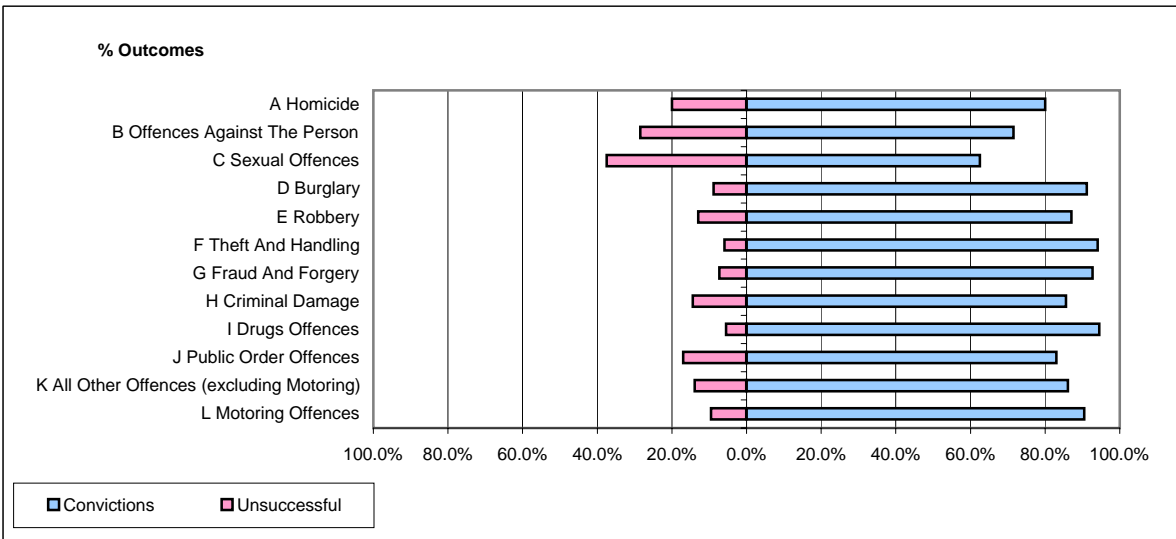

**CPS OUTCOMES BY PRINCIPAL OFFENCE CATEGORY**

**June 2006**

**P15-GreaterManchester**

	Convictions		Unsuccessful	
	Number of Defendants	%	Number of Defendants	%
<b>A Homicide</b>	<b>4</b>	<b>80.0%</b>	<b>1</b>	<b>20.0%</b>
<b>B Offences Against The Person</b>	<b>584</b>	<b>71.6%</b>	<b>232</b>	<b>28.4%</b>
<b>C Sexual Offences</b>	<b>40</b>	<b>62.5%</b>	<b>24</b>	<b>37.5%</b>
<b>D Burglary</b>	<b>196</b>	<b>91.2%</b>	<b>19</b>	<b>8.8%</b>
<b>E Robbery</b>	<b>94</b>	<b>87.0%</b>	<b>14</b>	<b>13.0%</b>
<b>F Theft And Handling</b>	<b>893</b>	<b>94.1%</b>	<b>56</b>	<b>5.9%</b>
<b>G Fraud And Forgery</b>	<b>38</b>	<b>92.7%</b>	<b>3</b>	<b>7.3%</b>
<b>H Criminal Damage</b>	<b>304</b>	<b>85.6%</b>	<b>51</b>	<b>14.4%</b>
<b>I Drugs Offences</b>	<b>224</b>	<b>94.5%</b>	<b>13</b>	<b>5.5%</b>
<b>J Public Order Offences</b>	<b>480</b>	<b>83.0%</b>	<b>98</b>	<b>17.0%</b>
<b>K All Other Offences (excluding Motoring)</b>	<b>205</b>	<b>86.1%</b>	<b>33</b>	<b>13.9%</b>
<b>L Motoring Offences</b>	<b>2,471</b>	<b>90.4%</b>	<b>261</b>	<b>9.6%</b>
<b>Admin Finalisations</b>	<b>0</b>	<b>0.0%</b>	<b>212</b>	<b>100.0%</b>
<b>TOTAL</b>	<b>5,533</b>	<b>84.5%</b>	<b>1,017</b>	<b>15.5%</b>