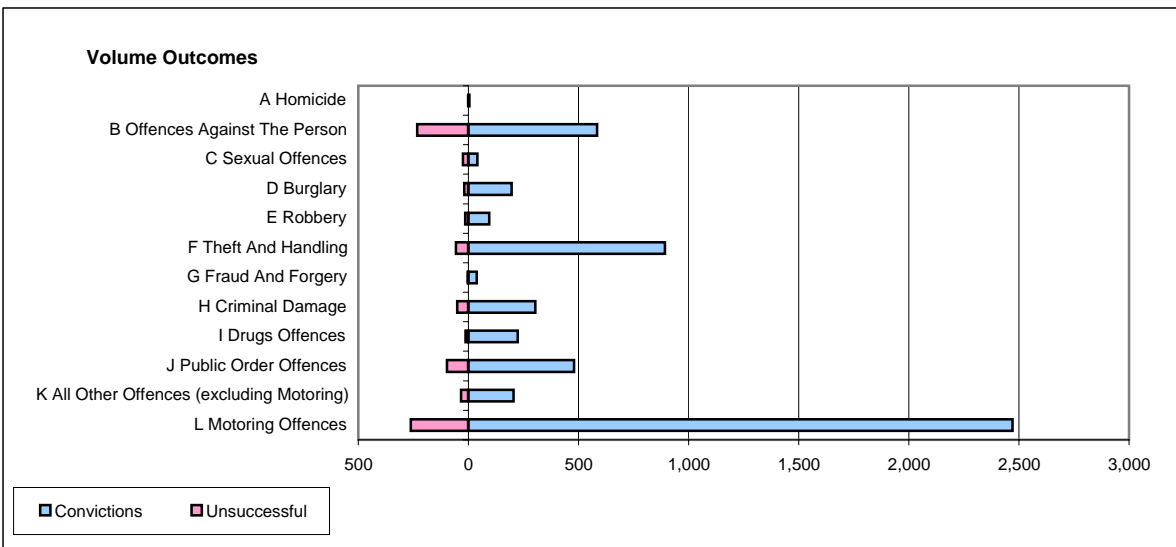

**CPS OUTCOMES BY PRINCIPAL OFFENCE CATEGORY**

**June 2006**

**P15-GreaterManchester**

	Convictions		Unsuccessful	
	Number of Defendants	%	Number of Defendants	%
<b>A Homicide</b>	<b>4</b>	<b>80.0%</b>	<b>1</b>	<b>20.0%</b>
<b>B Offences Against The Person</b>	<b>584</b>	<b>71.6%</b>	<b>232</b>	<b>28.4%</b>
<b>C Sexual Offences</b>	<b>40</b>	<b>62.5%</b>	<b>24</b>	<b>37.5%</b>
<b>D Burglary</b>	<b>196</b>	<b>91.2%</b>	<b>19</b>	<b>8.8%</b>
<b>E Robbery</b>	<b>94</b>	<b>87.0%</b>	<b>14</b>	<b>13.0%</b>
<b>F Theft And Handling</b>	<b>893</b>	<b>94.1%</b>	<b>56</b>	<b>5.9%</b>
<b>G Fraud And Forgery</b>	<b>38</b>	<b>92.7%</b>	<b>3</b>	<b>7.3%</b>
<b>H Criminal Damage</b>	<b>304</b>	<b>85.6%</b>	<b>51</b>	<b>14.4%</b>
<b>I Drugs Offences</b>	<b>224</b>	<b>94.5%</b>	<b>13</b>	<b>5.5%</b>
<b>J Public Order Offences</b>	<b>480</b>	<b>83.0%</b>	<b>98</b>	<b>17.0%</b>
<b>K All Other Offences (excluding Motoring)</b>	<b>205</b>	<b>86.1%</b>	<b>33</b>	<b>13.9%</b>
<b>L Motoring Offences</b>	<b>2,471</b>	<b>90.4%</b>	<b>261</b>	<b>9.6%</b>
<b>Admin Finalisations</b>	<b>0</b>	<b>0.0%</b>	<b>212</b>	<b>100.0%</b>
<b>TOTAL</b>	<b>5,533</b>	<b>84.5%</b>	<b>1,017</b>	<b>15.5%</b>