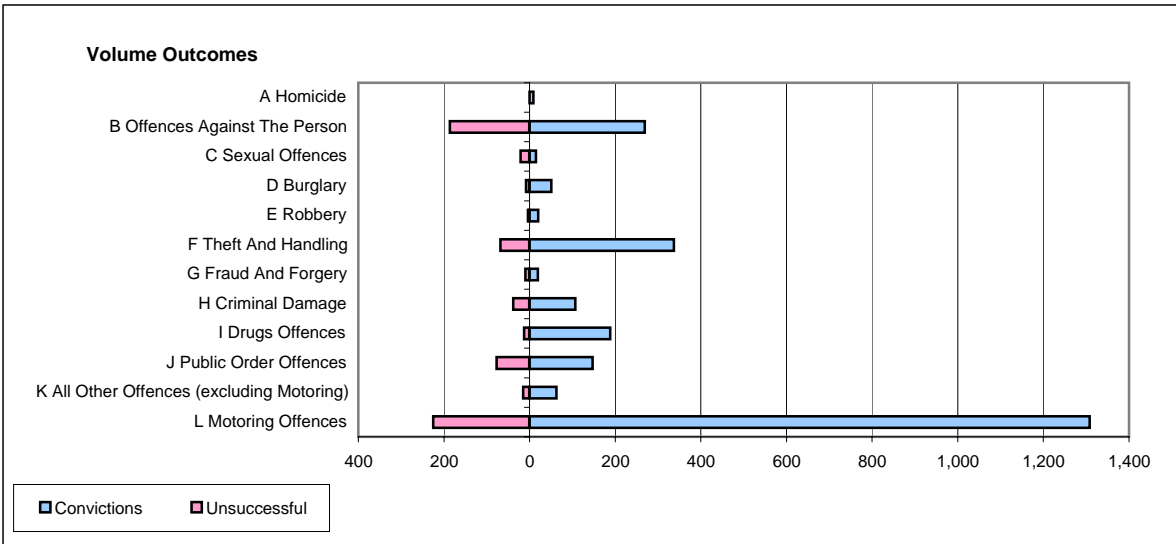

**CPS OUTCOMES BY PRINCIPAL OFFENCE CATEGORY**

**May 2006**

**P38-ThamesValley**

	Convictions		Unsuccessful	
	Number of Defendants	%	Number of Defendants	%
<b>A Homicide</b>	<b>9</b>	<b>100.0%</b>	<b>0</b>	<b>0.0%</b>
<b>B Offences Against The Person</b>	<b>269</b>	<b>59.1%</b>	<b>186</b>	<b>40.9%</b>
<b>C Sexual Offences</b>	<b>15</b>	<b>41.7%</b>	<b>21</b>	<b>58.3%</b>
<b>D Burglary</b>	<b>51</b>	<b>86.4%</b>	<b>8</b>	<b>13.6%</b>
<b>E Robbery</b>	<b>20</b>	<b>83.3%</b>	<b>4</b>	<b>16.7%</b>
<b>F Theft And Handling</b>	<b>337</b>	<b>83.2%</b>	<b>68</b>	<b>16.8%</b>
<b>G Fraud And Forgery</b>	<b>19</b>	<b>65.5%</b>	<b>10</b>	<b>34.5%</b>
<b>H Criminal Damage</b>	<b>107</b>	<b>73.8%</b>	<b>38</b>	<b>26.2%</b>
<b>I Drugs Offences</b>	<b>188</b>	<b>93.5%</b>	<b>13</b>	<b>6.5%</b>
<b>J Public Order Offences</b>	<b>147</b>	<b>65.6%</b>	<b>77</b>	<b>34.4%</b>
<b>K All Other Offences (excluding Motoring)</b>	<b>63</b>	<b>80.8%</b>	<b>15</b>	<b>19.2%</b>
<b>L Motoring Offences</b>	<b>1,308</b>	<b>85.3%</b>	<b>225</b>	<b>14.7%</b>
<b>Admin Finalisations</b>	<b>0</b>	<b>0.0%</b>	<b>107</b>	<b>100.0%</b>
<b>TOTAL</b>	<b>2,533</b>	<b>76.6%</b>	<b>772</b>	<b>23.4%</b>