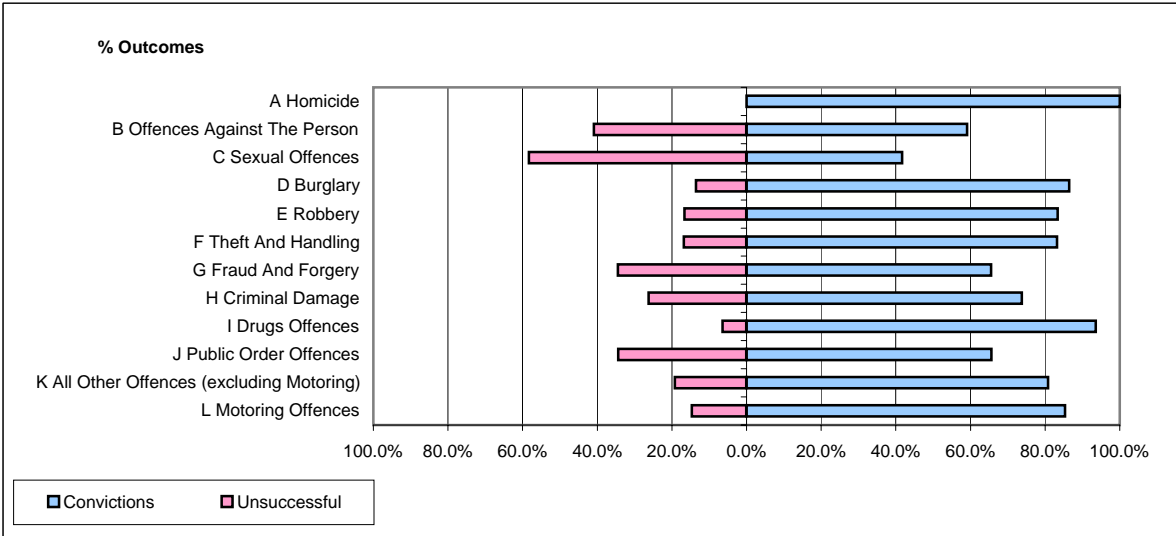

**CPS OUTCOMES BY PRINCIPAL OFFENCE CATEGORY**

**May 2006**

**P38-ThamesValley**

	Convictions		Unsuccessful	
	Number of Defendants	%	Number of Defendants	%
<b>A Homicide</b>	<b>9</b>	<b>100.0%</b>	<b>0</b>	<b>0.0%</b>
<b>B Offences Against The Person</b>	<b>269</b>	<b>59.1%</b>	<b>186</b>	<b>40.9%</b>
<b>C Sexual Offences</b>	<b>15</b>	<b>41.7%</b>	<b>21</b>	<b>58.3%</b>
<b>D Burglary</b>	<b>51</b>	<b>86.4%</b>	<b>8</b>	<b>13.6%</b>
<b>E Robbery</b>	<b>20</b>	<b>83.3%</b>	<b>4</b>	<b>16.7%</b>
<b>F Theft And Handling</b>	<b>337</b>	<b>83.2%</b>	<b>68</b>	<b>16.8%</b>
<b>G Fraud And Forgery</b>	<b>19</b>	<b>65.5%</b>	<b>10</b>	<b>34.5%</b>
<b>H Criminal Damage</b>	<b>107</b>	<b>73.8%</b>	<b>38</b>	<b>26.2%</b>
<b>I Drugs Offences</b>	<b>188</b>	<b>93.5%</b>	<b>13</b>	<b>6.5%</b>
<b>J Public Order Offences</b>	<b>147</b>	<b>65.6%</b>	<b>77</b>	<b>34.4%</b>
<b>K All Other Offences (excluding Motoring)</b>	<b>63</b>	<b>80.8%</b>	<b>15</b>	<b>19.2%</b>
<b>L Motoring Offences</b>	<b>1,308</b>	<b>85.3%</b>	<b>225</b>	<b>14.7%</b>
<b>Admin Finalisations</b>	<b>0</b>	<b>0.0%</b>	<b>107</b>	<b>100.0%</b>
<b>TOTAL</b>	<b>2,533</b>	<b>76.6%</b>	<b>772</b>	<b>23.4%</b>